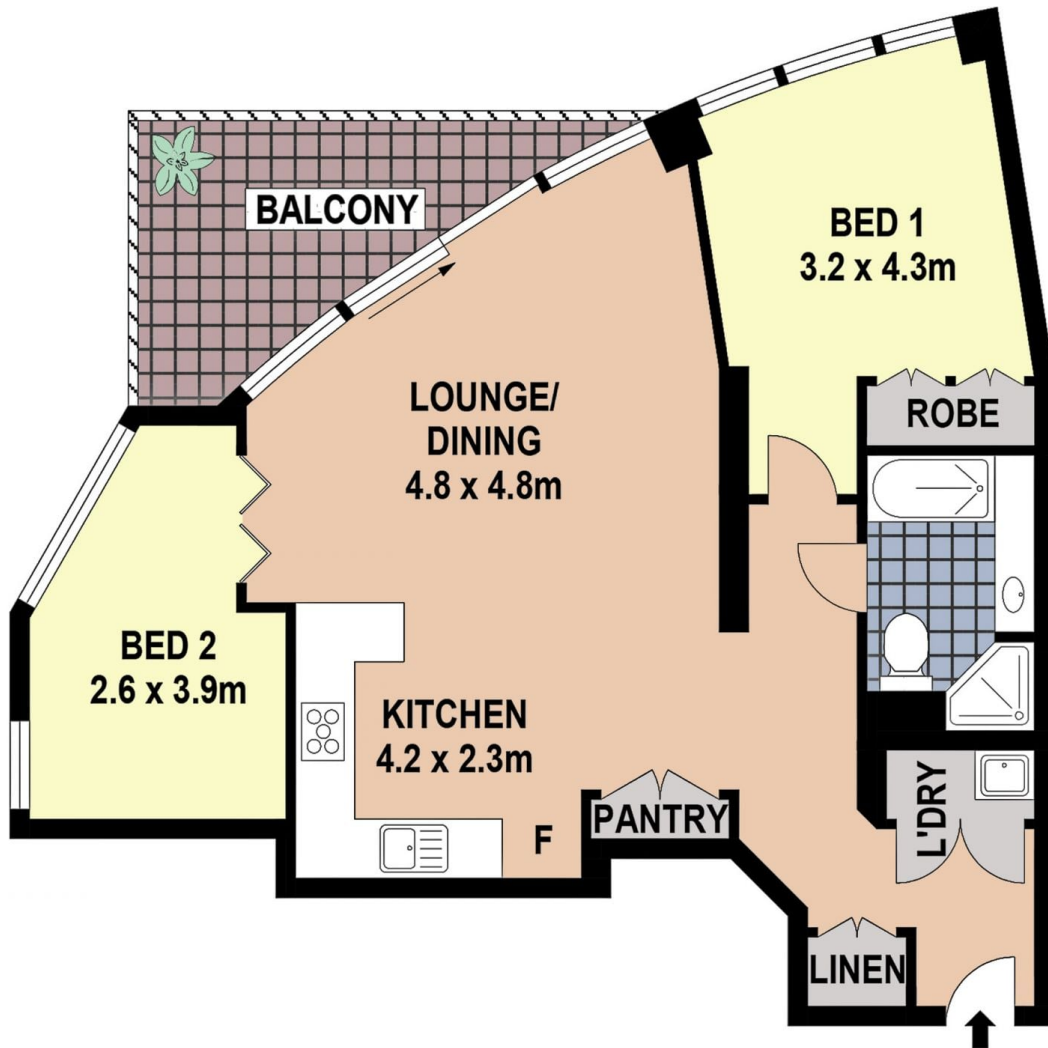

1508/77 Berry Street NORTH SYDNEY NSW

2 1 1

Situated on the 15th floor of the prestigious Beau Monde Tower in North Sydney the major commercial and residential hub of the Sydney North Shore, this modern two bedroom, one bathroom plus one car space apartment incorporates both the ultimate luxury living with privacy and sophisticated interior.

John (junjie) Zhu
0292678810

Scale in metres. Indicative only. Dimensions are approximate. All information contained herein is gathered from sources we believe to be reliable. However we cannot guarantee its accuracy and interested persons should rely on their own enquiries