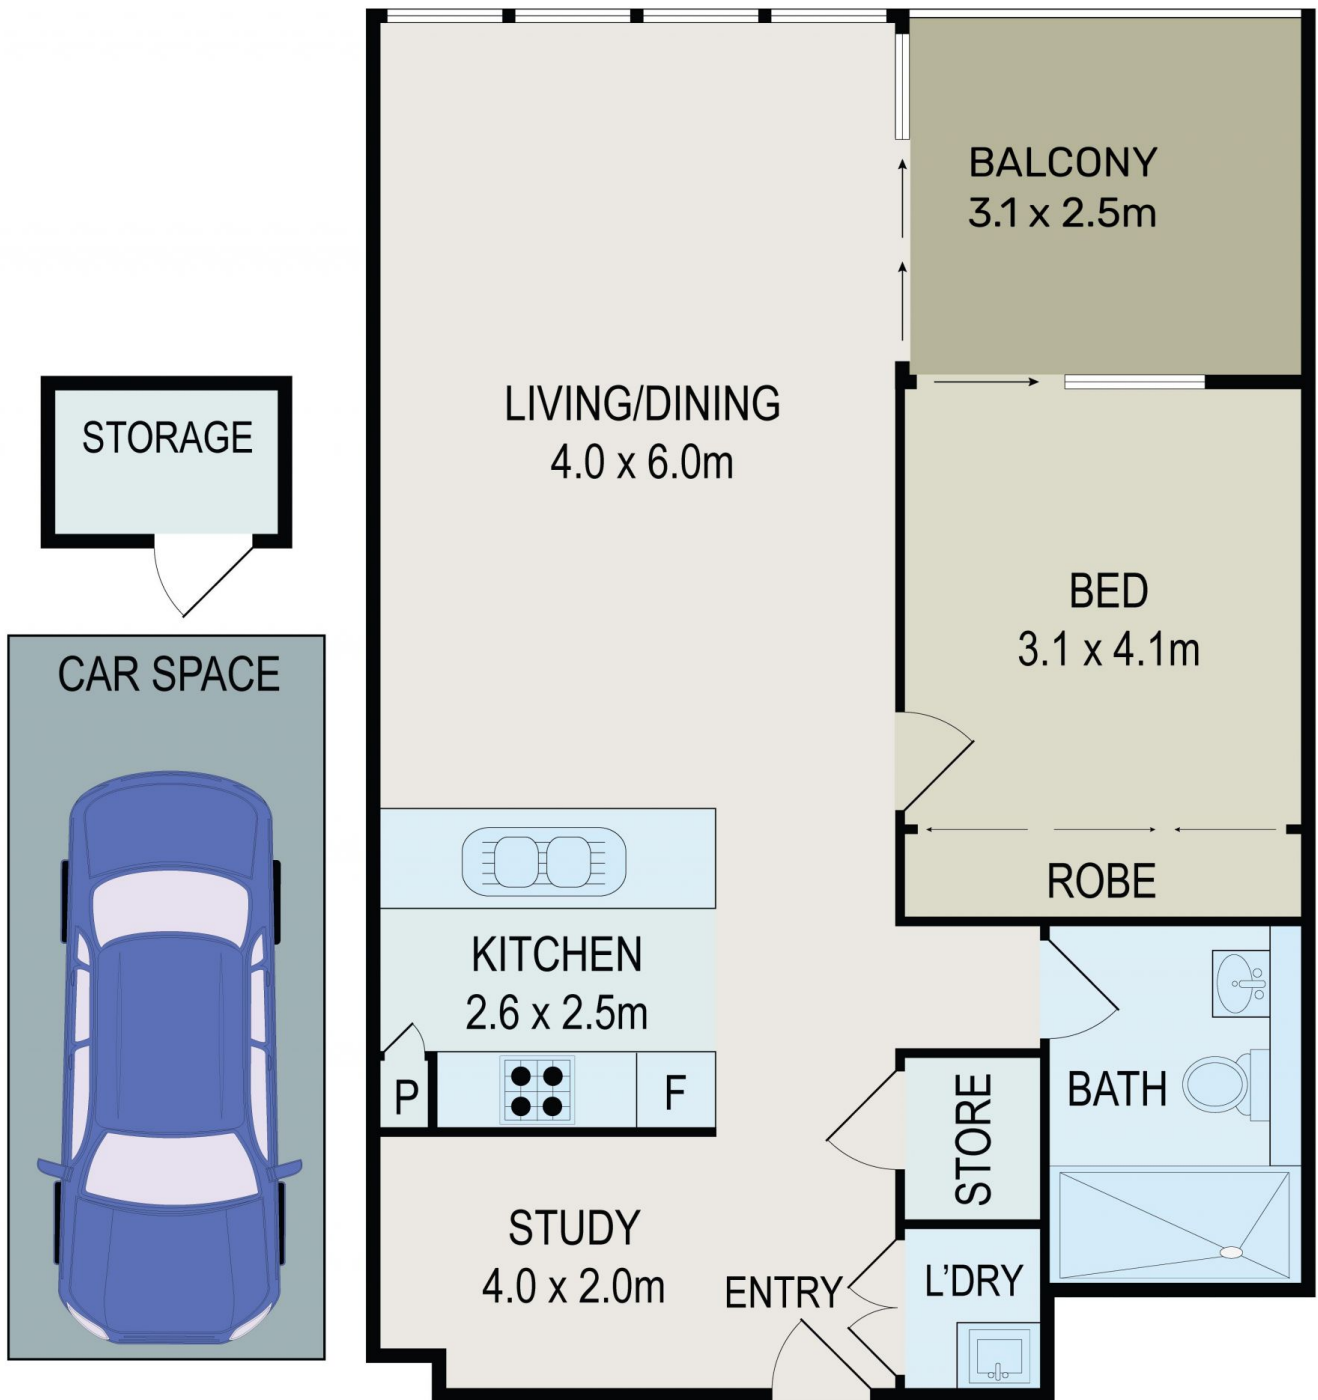

Unit 1405/13 Verona Drive WENTWORTH POINT NSW

1 1 1

Capturing beautiful Parramatta city & water view, this luxury 1 bedroom plus study apartment is located in renowned Savannah complex which offers fantastic resort style amenities including gym, indoor swimming pool, BBQ facilities and dedicated onsite Building Manager.

Perched on the 14th floor with the tranquil Northwest facing, this beautiful apartment is offering you the best choice of luxury & comfort lifestyle with only moments walking to Marina Square Shopping Centre, Wentworth Point Public School, local shops, cafes, restaurants, bus stops, ferry wharf and Bennelong Bridge which provides a quick link to Rhodes.

Type : Apartment

View : <https://www.onespaceproperty.com.au/sale/nsw/inner-west/wentworth-point/residential/apartment/7136488>

John (junjie) Zhu
0292678810

[For full version visit the website](https://www.onespaceproperty.com.au)