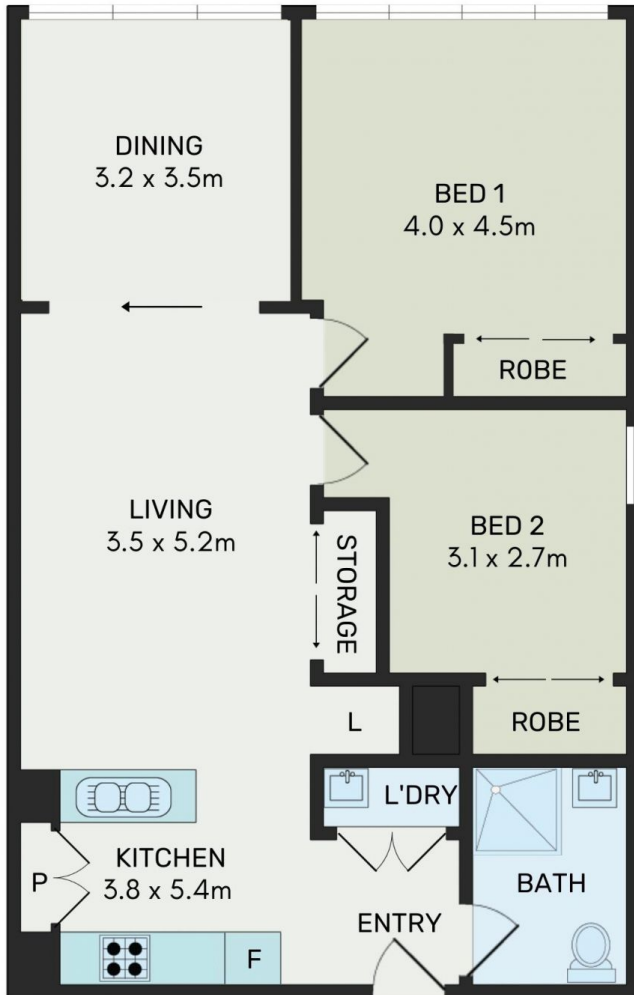

Type : Apartment

View : <https://www.onespaceproperty.com.au/sale/nsw/inner-west/wentworth-point/residential/apartment/7136493>

This 2-bedroom apartment has simply ticked all the boxes for waterside & community living.

Apartment Features

Plush pure wool carpets and reverse cycle air conditioning
Double glazed floor to ceiling glass windows and doors

[For full version visit the website](#)

Jeff (kwok Fu) Chau
0292678810