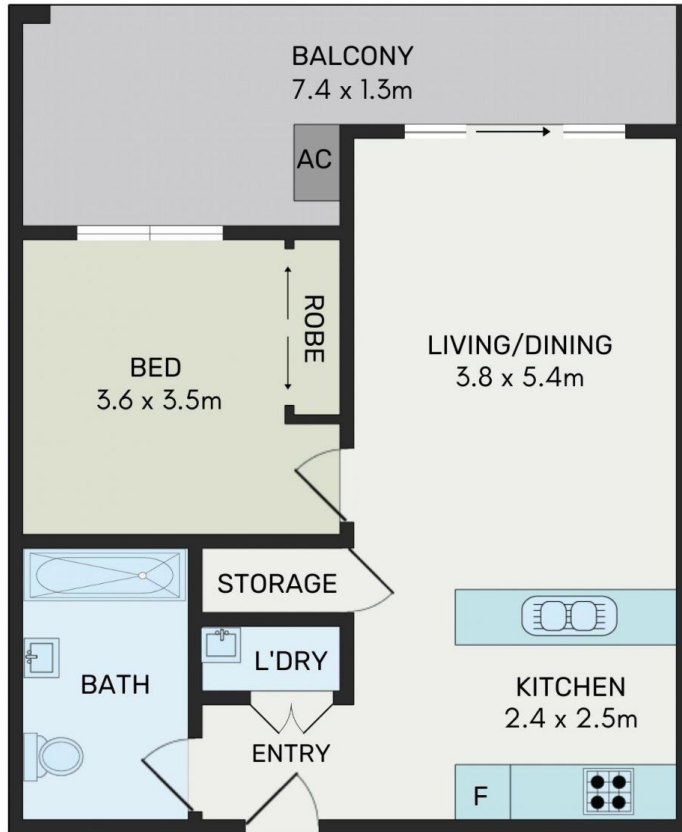

All information contained herein is gathered from all sources we believed to be reliable. However we cannot guarantee its accuracy and interested parties should rely on their own inquiries.

419/5 Verona Drive Wentworth Point