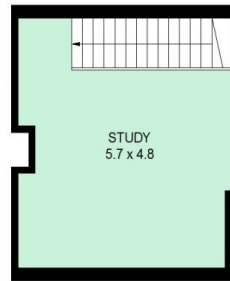

61 Birchgrove Crescent, Eastwood

This information is not to be relied upon.
It is strictly for marketing & illustration purposes only.
All measurements are approximate. Not to scale.
No liability accepted.
You must rely on your own inquiries and seek advice from your solicitor. (ID117017)