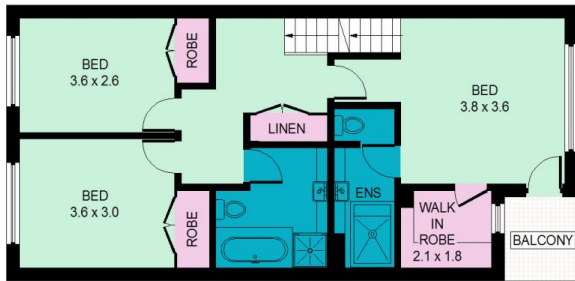

61 Birchgrove Crescent, Eastwood

This information is not to be relied upon.
It is strictly for marketing & illustration purposes only.
All measurements are approximate. Not to scale.
No liability accepted.
You must rely on your own inquiries and seek advice from your solicitor. (ID117017)