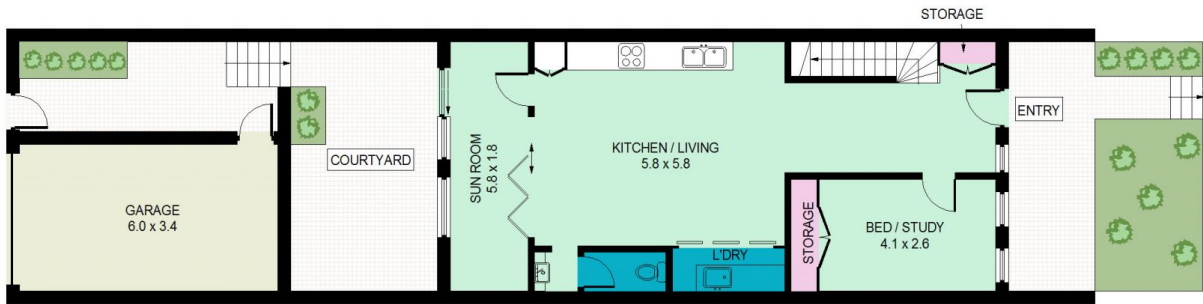

61 Birchgrove Crescent, Eastwood

This information is not to be relied upon.
It is strictly for marketing & illustration purposes only.
All measurements are approximate. Not to scale.
No liability accepted.
You must rely on your own inquiries and seek advice from your solicitor. (ID117017)