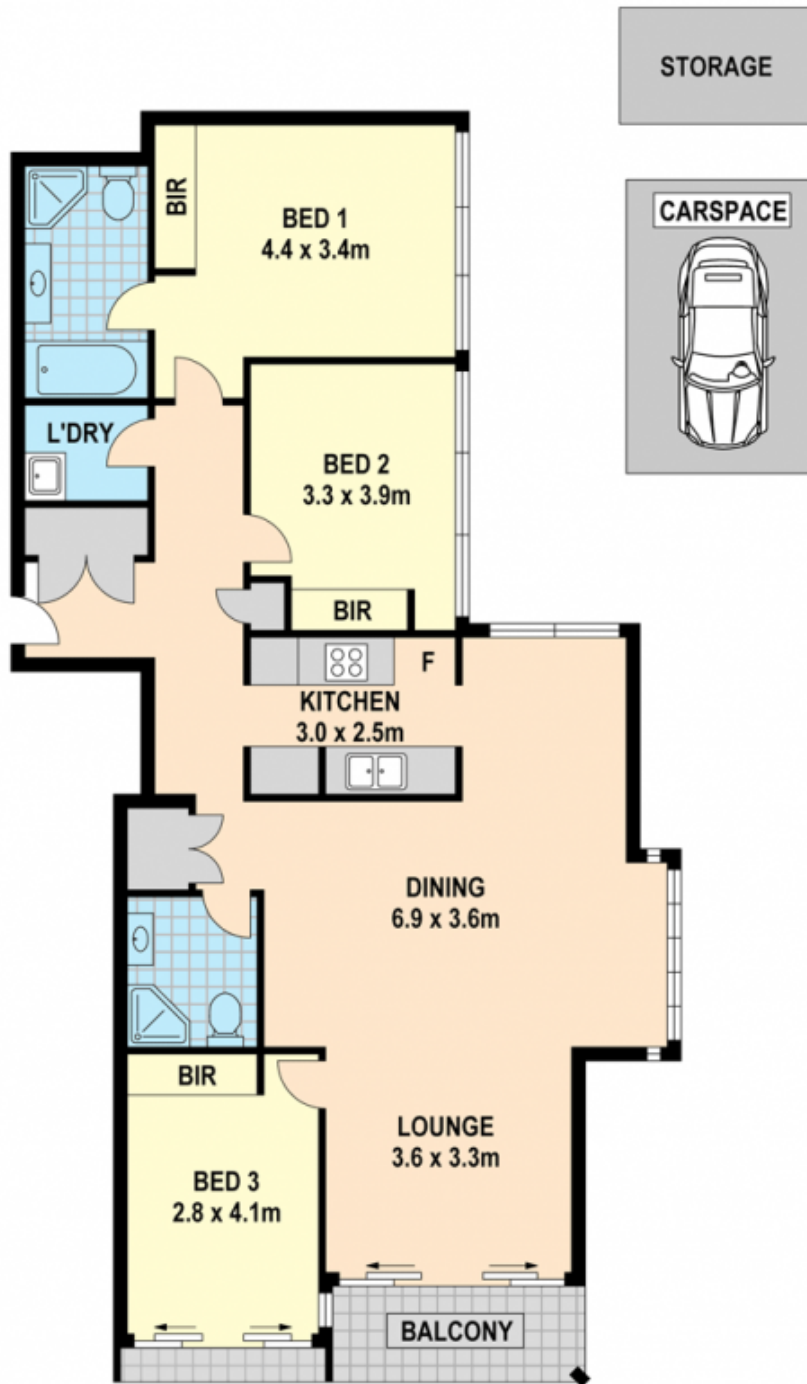

## 251/420 Pitt Street SYDNEY NSW

3 2 1

Perched on the level 25th of the renowned "Mosaic Building" in Sydney CBD, this beautiful three bedroom apartment has generous living spaces that flow seamlessly from room to room, plus a panoramic view of the city skyline.

Scale in metres. Indicative only. Dimensions are approximate. All information contained herein is gathered from sources we believe to be reliable. However we cannot guarantee its accuracy and interested persons should rely on their own enquiries