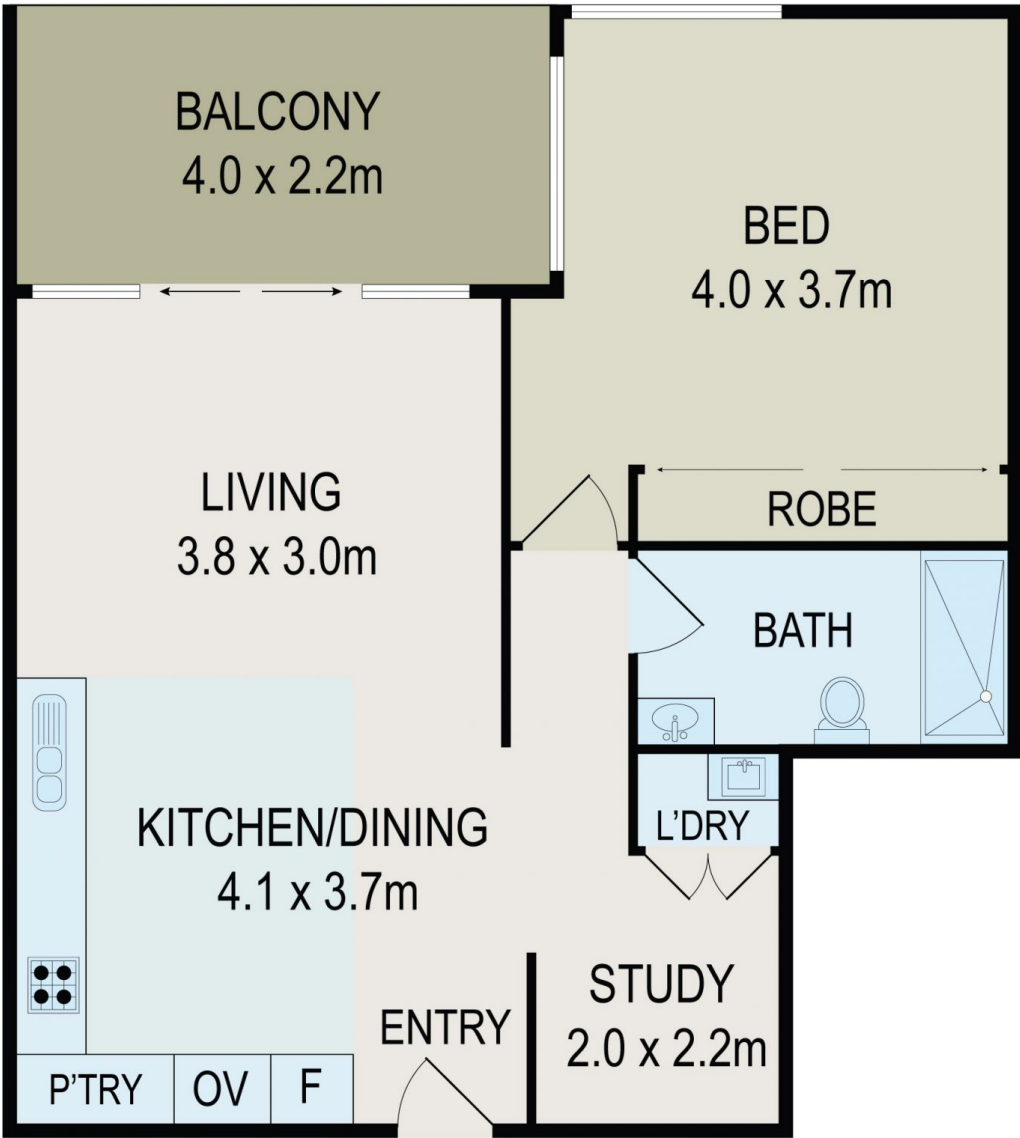

112/32 Alice Street NEWTOWN NSW

1 1

This first floor apartment is situated in the boutique building, Industri, that was designed by award-winning architect, SJB. Cleverly designed to welcome in the sun and warm the heart is this expansive one-bedroom apartment. Conveniently surrounded by restaurants, bars, theatres, clubs, coffee shops, shopping centres, transport, hospitals and schools, incorporates both the ultimate inner city living with privacy and sophisticated interiors.

Expansive living space with floating floorboards and an abundance of natural light coming from north east facing aspect and vast sliding doors

Generous size bedroom with huge built in wardrobe

Contemporary kitchen featuring polished stone bench

Type : Apartment

View : <https://www.onespaceproperty.com.au/sale/nsw/inner-west/newtown/residential/apartment/7136548>

Jeff (kwok Fu) Chau
0292678810

[For full version visit the website](https://www.onespaceproperty.com.au)