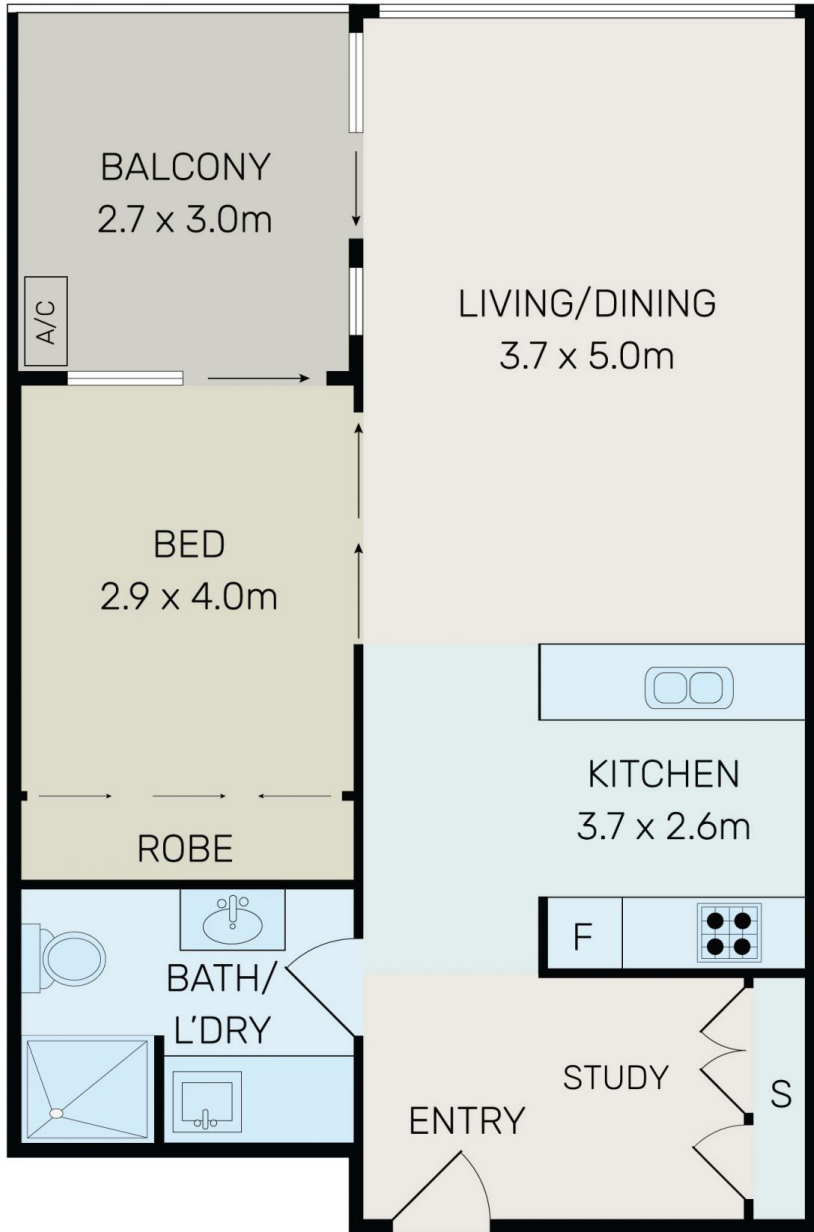

All information contained herein is gathered from all sources we believe to be reliable. However we cannot guarantee its accuracy and interested parties should rely on their own enquiries.

BMEGROUP
Property + Management

1805/7 Australia Avenue, Sydney Olympic Park