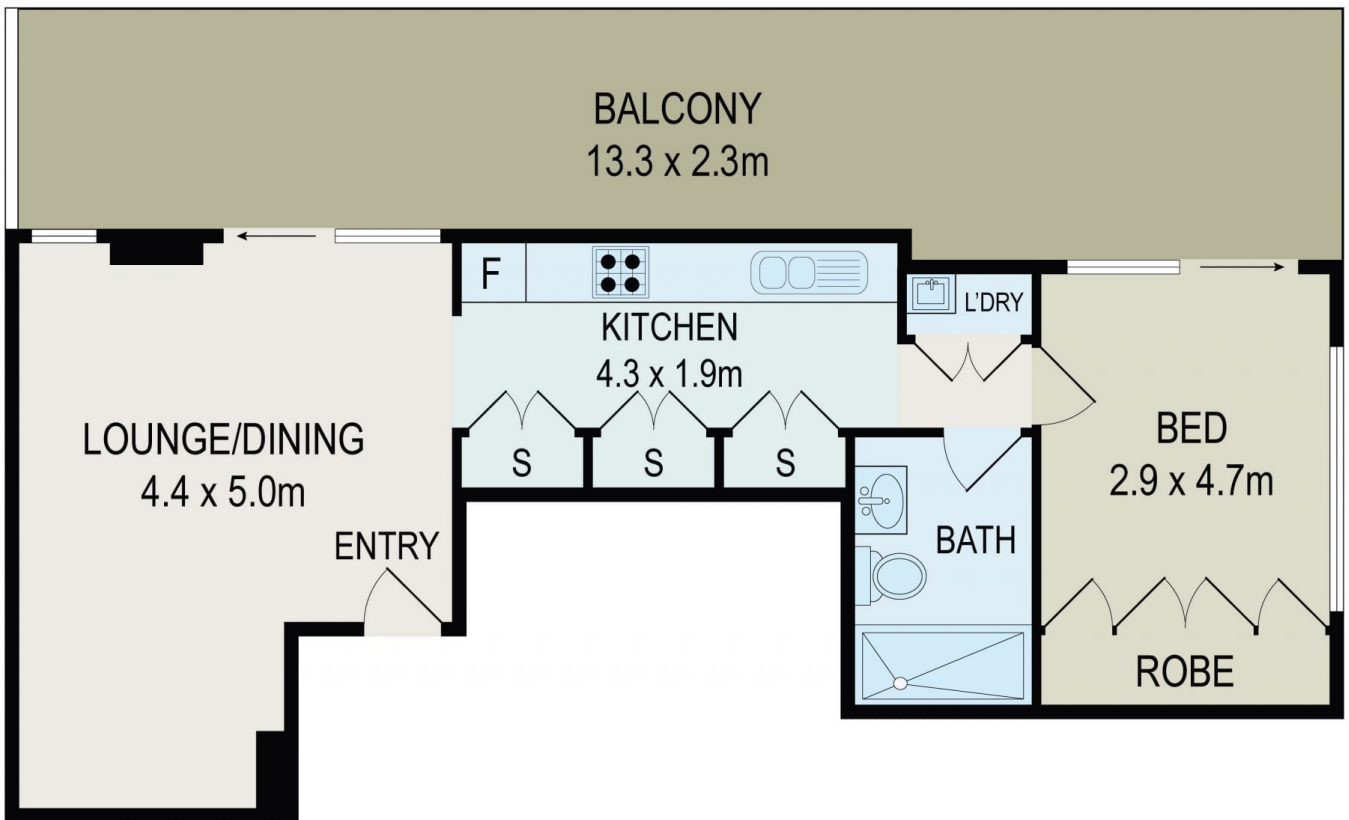

All information contained herein is gathered from all sources we believe to be reliable. However we cannot guarantee its accuracy and interested parties should rely on their own enquiries.