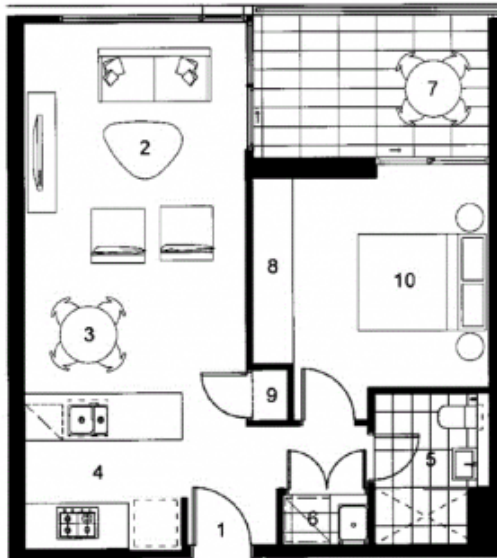

[For full version visit the website](#)

Type : Apartment
View : <https://www.onespaceproperty.com.au/lease/nsw/inner-west/wentworth-point/residential/apartment/7136607>

the
ADDRESS

APARTMENTS MELB

YUKON

APARTMENT D5.02
1 Bed / 1 Bath

Internal Area 82 sqm
External Area 8 sqm
Total Area 90 sqm

Level 5

KEY

- 01 Entry
- 02 Living
- 03 Dining
- 04 Kitchen
- 05 Bathroom
- 06 Bedroom
- 07 Balcony
- 08 Bedr
- 09 Linen
- 10 Terrace

1800 333 828