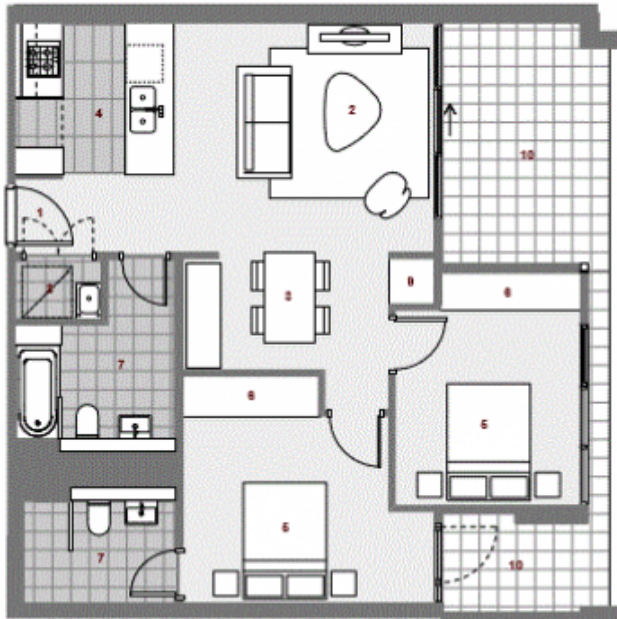

504/8 Nuvolari Place WENTWORTH POINT NSW

2 2 1

This modern 2-bedroom apartment, surrounded with cafes, Doctors, Dentist, so much more to offer in the Waterfront Piazza.

5-minute walk to Marina Square shopping centre, primary school and day care centre, public transport, and a community Bay Link shuttle bus, operating weekdays only.

Type : Apartment

View : <https://www.onespaceproperty.com.au/lease/nsw/inner-west/wentworth-point/residential/apartment/7136625>

Jackson (Jiajing) Liu
02 9739 9266

APARTMENT C.5.04
2 bedrooms

Internal Area 70 sqm
External Area 16 sqm
Total Area 86 sqm

LEVEL 5

KEY

- 1 Entry
- 2 Living
- 3 Dining
- 4 Kitchen
- 5 Bedroom
- 6 Wardrobe
- 7 Bathroom
- 8 Laundry
- 9 Store
- 10 Balcony/Courtyard

REV D