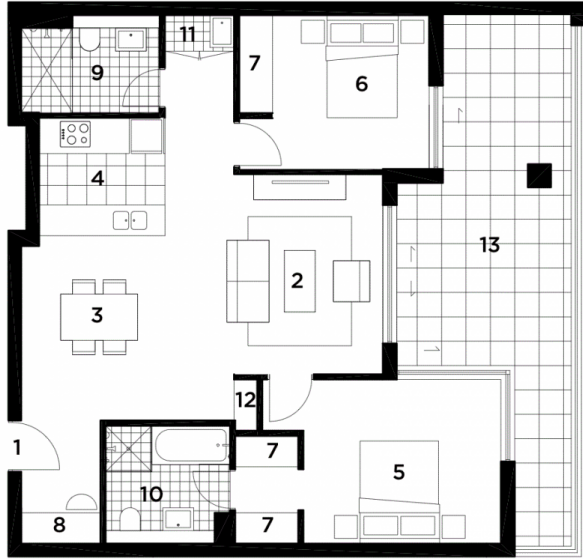

219/14 Baywater Drive WENTWORTH POINT NSW

2 2 1

Details: Cassie 0410 366 955. This bright and spacious 2 bedroom Messina building apartment located at quiet street, features:

- \* Bright and spacious living room
- \* Modern Kitchen with gas cooking
- \* Surrounded by water, nature wetlands and parklands
- \* Inner-harbour peninsula living and tranquil village atmosphere
- \* Landscaped public open spaces and beautiful internal courtyard garden
- \* Excellent tennis, gym and pool facilities
- \* Great choice of cafes, restaurants and shops at the Waterfront's Piazza

**Type** : Apartment

**View** : <https://www.onespaceproperty.com.au/lease/nsw/inner-west/wentworth-point/residential/apartment/7136632>

[For full version visit the website](#)

LOCATION

**UNIT 219**  
**2 BEDROOM**

INTERNAL 81 sqm  
BALCONY 26 sqm  
TOTAL AREA 107 sqm

KEY:

- 1 Entry
- 2 Living
- 3 Dining
- 4 Kitchen
- 5 Bedroom 1
- 6 Bedroom 2
- 7 Wardrobe
- 8 Study
- 9 Bathroom
- 10 Ensuite
- 11 Laundry
- 12 Store
- 13 Balcony