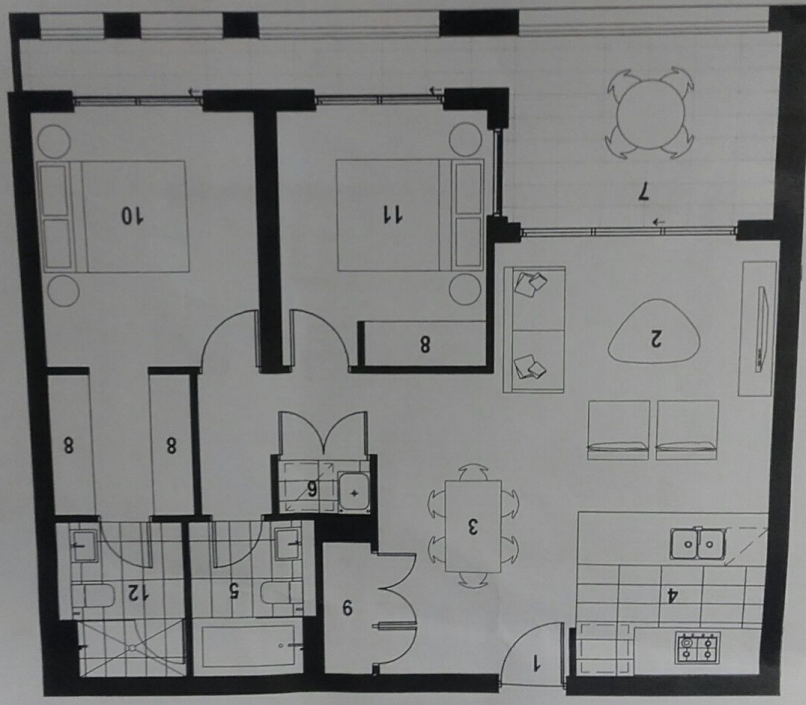

APAR
2 Bed/
Intern
Extern
Total

C213