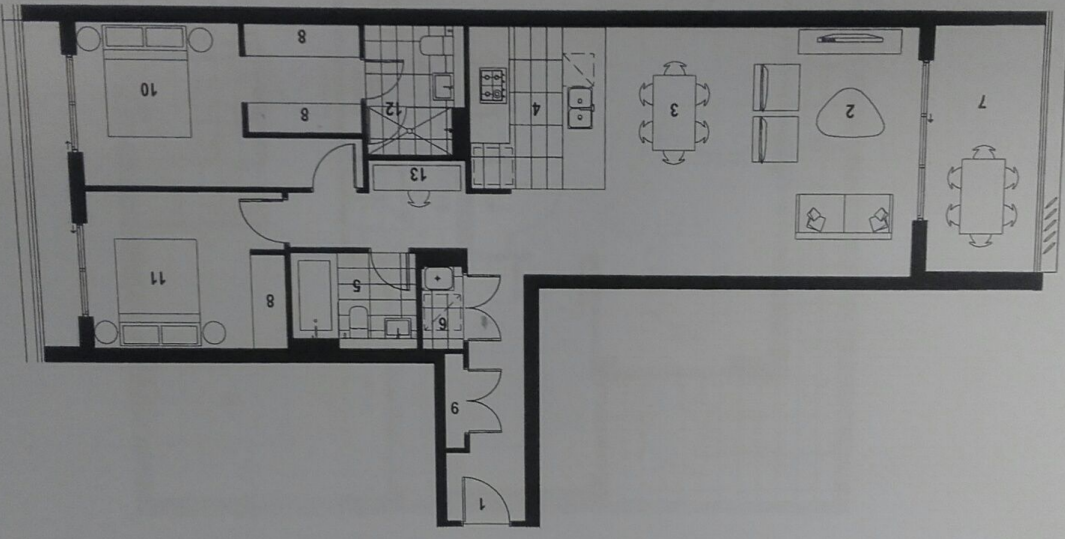

A303/45 Hill Road WENTWORTH POINT NSW

2  2  1 

BRAND NEW, Close to transport & shops/Undercover Parking & storage Cage/Onsite Building Manager/Close to Ferry, Sydney Olympic Park and Amenity.

Type : Apartment

APAT
2 Bed
Inter
Equip
Total

A 303