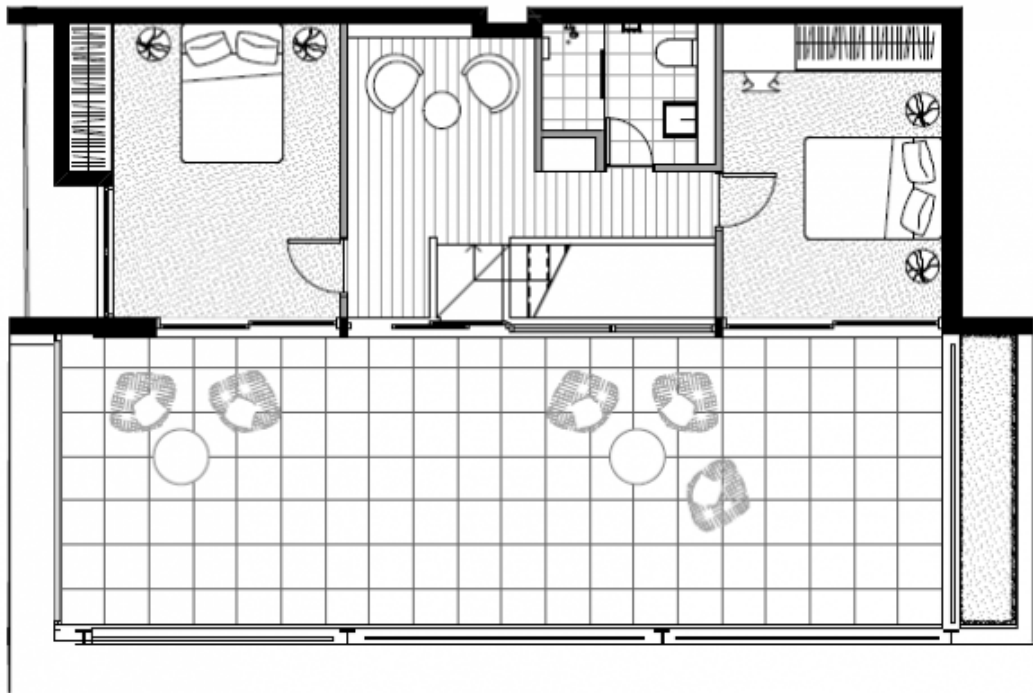

Type : Apartment

View : <https://www.onespaceproperty.com.au/lease/nsw/sydney-city/pyrmont/residential/apartment/7136714>

5

6

APARTMENT 5.16

ARCHITECTURE JPM ARCHITECTS INTERIORS JPM INTERIORS

1:2000

APARTMENT 5.16