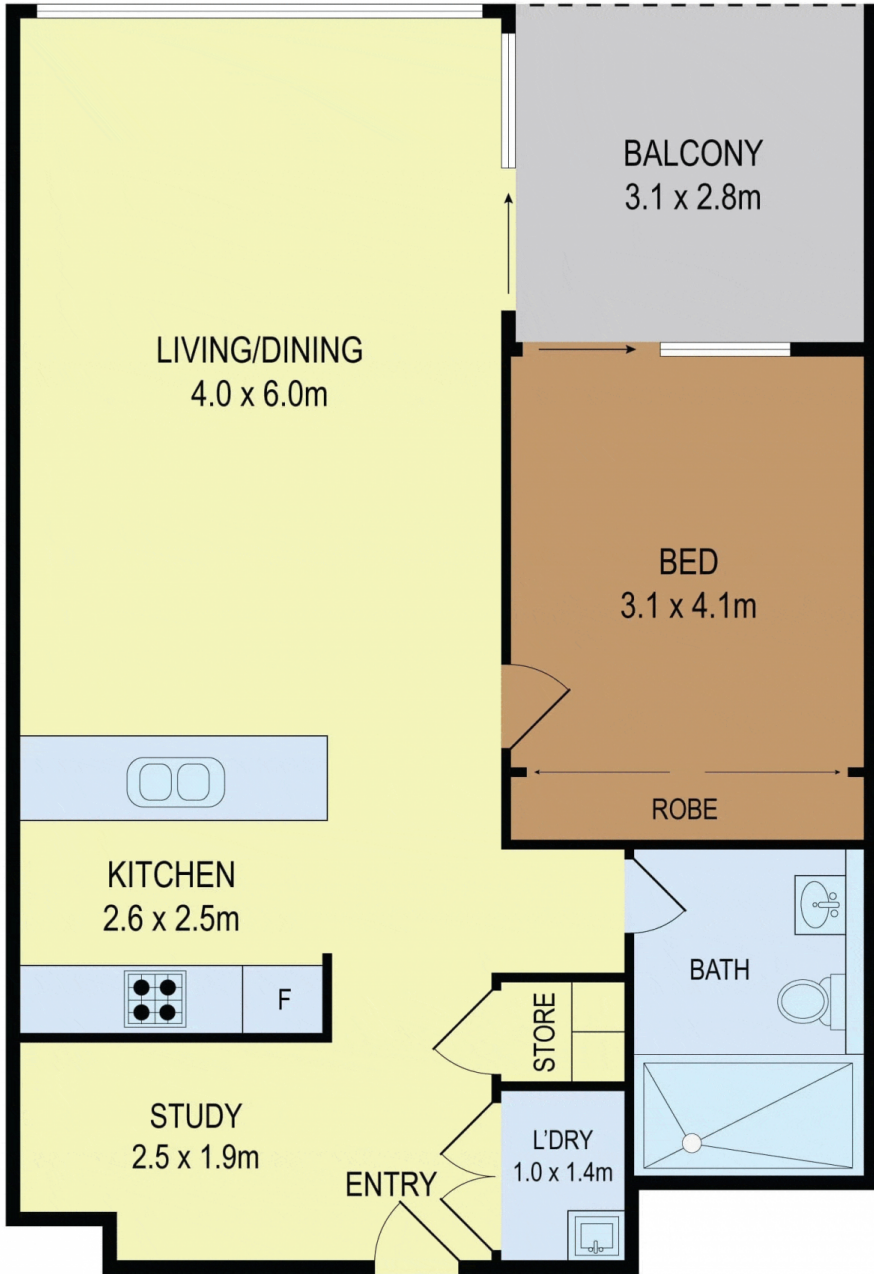

(NOT IN POSITION)

All information contained herein is gathered from all sources we believe to be reliable. However we cannot guarantee its accuracy and interested parties should rely on their own enquiries.