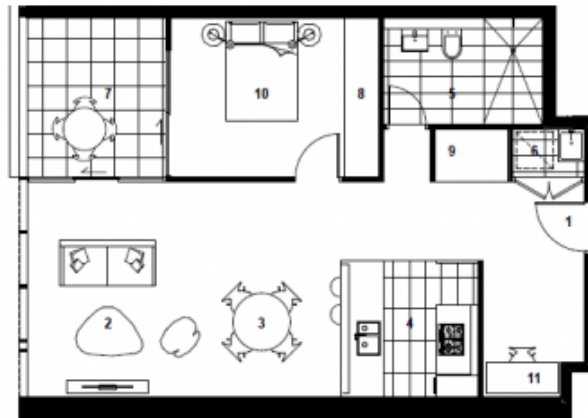

[For full version visit the website](https://www.onespaceproperty.com.au)

**Type** : Apartment

**View** : <https://www.onespaceproperty.com.au/lease/nsw/inner-west/wentworth-point/residential/apartment/7137014>

**Jackson (Jiajing) Liu**  
02 9739 9266

SAVANNAH

APARTMENT B12.05

1 Bed / 1 Bath

Internal Area 64 sqm  
External Area 7 sqm  
Total Area 71 sqm

Level 12

0 1 2 3 M

KEY

- 01 Entry
- 02 Living
- 03 Dining
- 04 Kitchen
- 05 Bathroom
- 06 Laundry
- 07 Balcony
- 08 Robe
- 09 Store
- 10 Bedroom
- Utility

1800 333 818  
TheAddressApartments.com.au