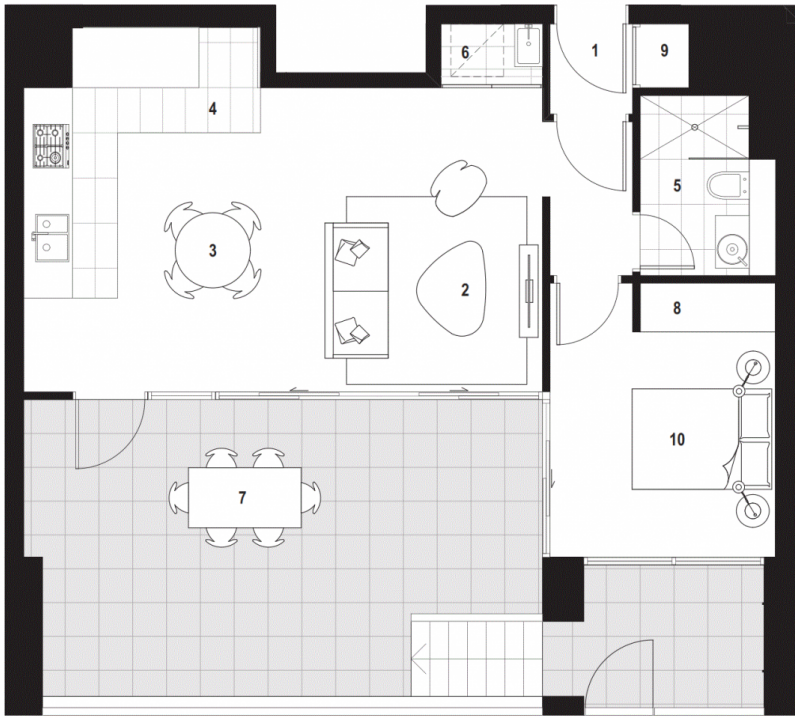

B101/7-11 Verona Drive WENTWORTH POINT NSW

1 🛏 1 🚿 1 🚗

ACCESS - VIA VERONA DR, SAVONA DR is just before 11 Verona Dr.

Quality lifestyle Awaits - a chic, cleverly & immaculately designed apartments with elevated podium courtyard and plenty of lush, private spaces for the exclusive use of Taiga residents and their guests.

Type : Apartment

View : <https://www.onespaceproperty.com.au/lease/nsw/inner-west/wentworth-point/residential/apartment/7137094>

Jackson (Jiajing) Liu
02 9739 9266

the
ADDRESS

WENTWORTH POINT

TAIGA

APARTMENT B1.01
1 Bed/1 Bath

Internal Area 50 sqm
External Area 31 sqm
Total Area 81 sqm

- KEY**
- 01 Entry
 - 02 Living
 - 03 Dining
 - 04 Kitchen
 - 05 Bathroom
 - 06 Laundry
 - 07 Balcony
 - 08 Robe
 - 09 Store
 - 10 Bedroom

1800 333 818