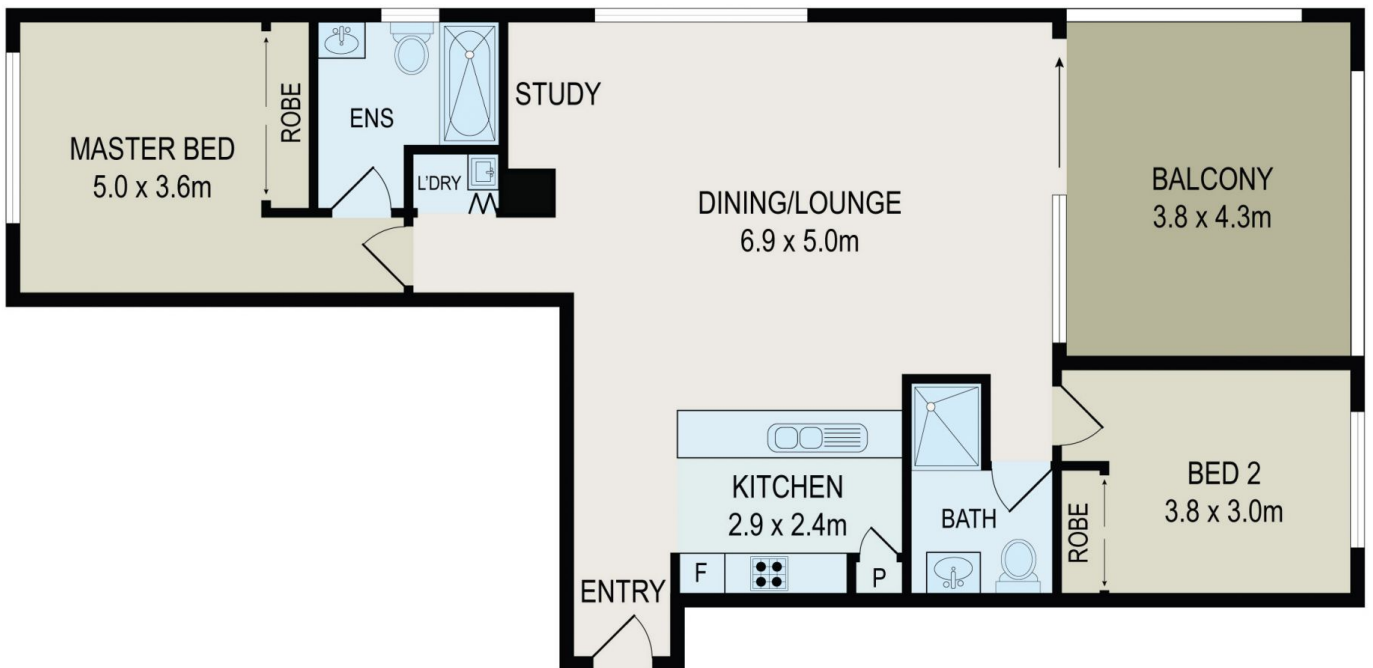

All information contained herein is gathered from all sources we believe to be reliable. However we cannot guarantee its accuracy and interested parties should rely on their own enquiries.