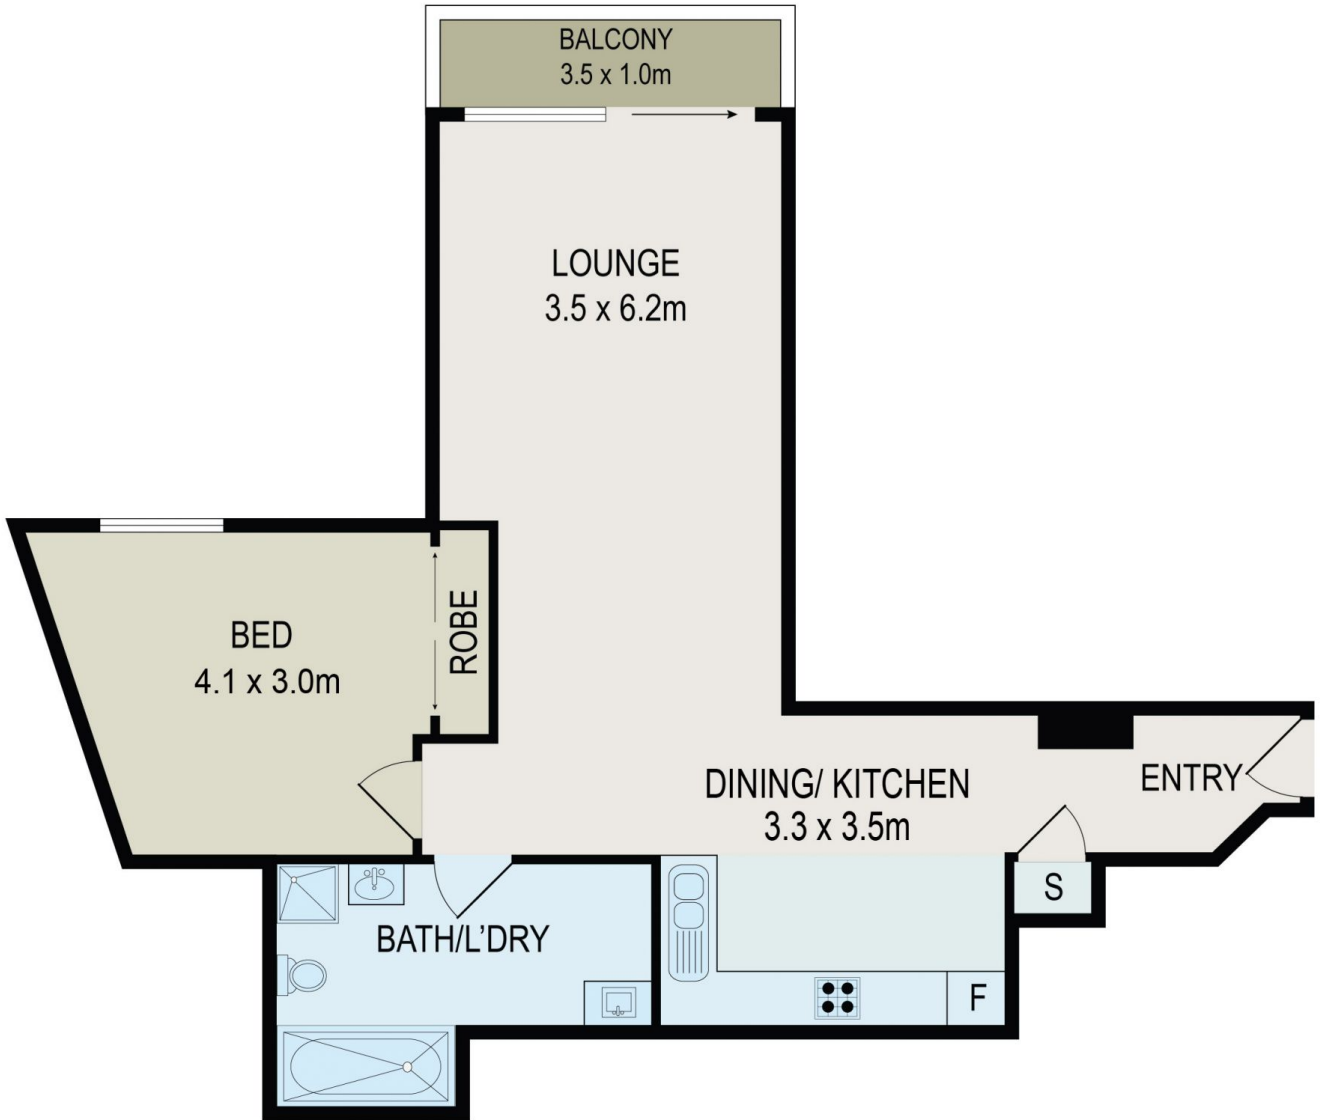

All information contained herein is gathered from all sources we believe to be reliable. However we cannot guarantee its accuracy and interested parties should rely on their own enquiries.