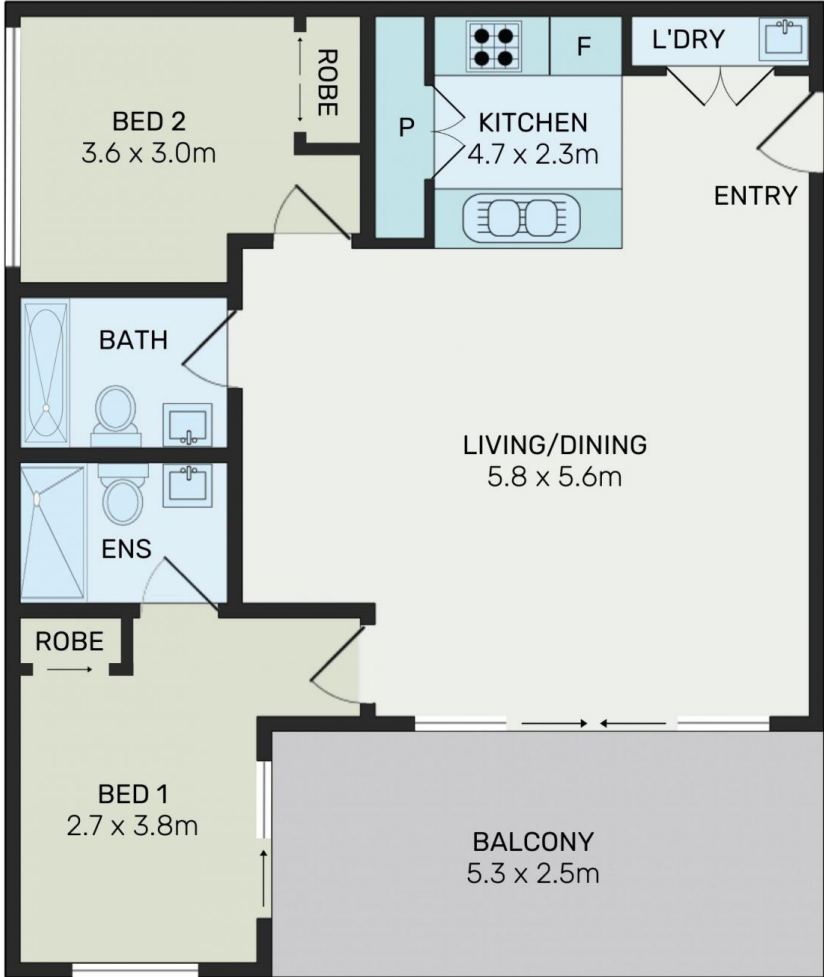

1210/46 Savona Drive Wentworth Point NSW

2  2  1 

Set on The Address Taiga building, this meticulously detailed apartment is set in one of the best location residential towers of Wentworth Point: With a generous 106m² floor plan, combined with the unrivalled convenience of living in the heart of the Wentworth Point, this incredible home offers an enviable cosmopolitan lifestyle.

Upon entry, you are immediately met wide size of living room space with a stunning City views and northeast aspect. This is made possible by the expansive, full-height windows which line the wall of the apartment.

The intelligent layout offers an abundance of living and

[For full version visit the website](#)

Type : Apartment

View : <https://www.onespaceproperty.com.au/lease/nsw/inner-west/wentworth-point/residential/apartment/7175299>