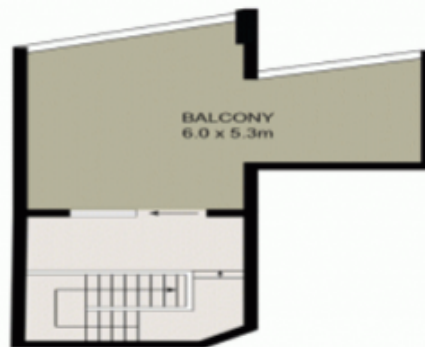

Type : Apartment

View : <https://www.onespaceproperty.com.au/lease/nsw/sydney-city/sydney/residential/apartment/7589173>

It is located on the top resident level of the prestigious 'Maestri Tower' and offers a stunning outlook with northerly panoramic district and water views to inspire an effortless cosmopolitan lifestyle. The apartment also boasts superb facilities and a sensational central setting. Moments from town hall train station, darling harbour & Chinatown, restaurants, prestigious schools, future new Metro station.

[For full version visit the website](https://www.onespaceproperty.com.au)

GROUND FLOOR

FIRST FLOOR

SECOND FLOOR

All information contained herein is gathered from all sources we believe to be reliable. However we cannot guarantee its accuracy and interested parties should rely on their own enquiries.