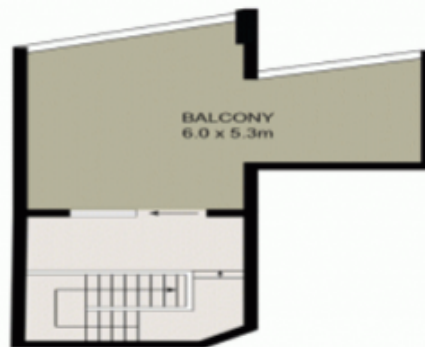

**Type** : Apartment

**View** : <https://www.onespaceproperty.com.au/lease/nsw/sydney-city/sydney/residential/apartment/7815099>

It is located on the top resident level of the prestigious 'Maestri Tower' and offers a stunning outlook with northerly panoramic district and water views to inspire an effortless cosmopolitan lifestyle. The apartment also boasts superb facilities and a sensational central setting. Moments from town hall train station, darling harbour & Chinatown, restaurants, prestigious schools, future new Metro station.

**Rebecca Sun**  
0292678810

**Andrew Bow**  
0459 824 158

[For full version visit the website](https://www.onespaceproperty.com.au)

GROUND FLOOR

FIRST FLOOR

SECOND FLOOR

All information contained herein is gathered from all sources we believe to be reliable. However we cannot guarantee its accuracy and interested parties should rely on their own enquiries.