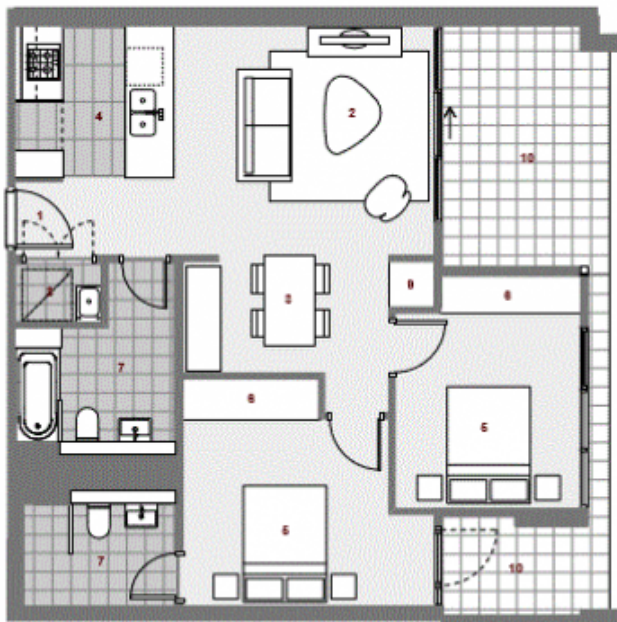

View : <https://www.onespaceproperty.com.au/lease/nsw/inner-west/wentworth-point/residential/apartment/7827182>

Sharon (si) Shen
0292678810

APARTMENT C.5.04
2 bedrooms

Internal Area 70 sqm
External Area 16 sqm
Total Area 86 sqm

LEVEL 5

KEY

- 1 Entry
- 2 Living
- 3 Dining
- 4 Kitchen
- 5 Bedroom
- 6 Wardrobe
- 7 Bathroom
- 8 Laundry
- 9 Store
- 10 Balcony/Courtyard

REV D