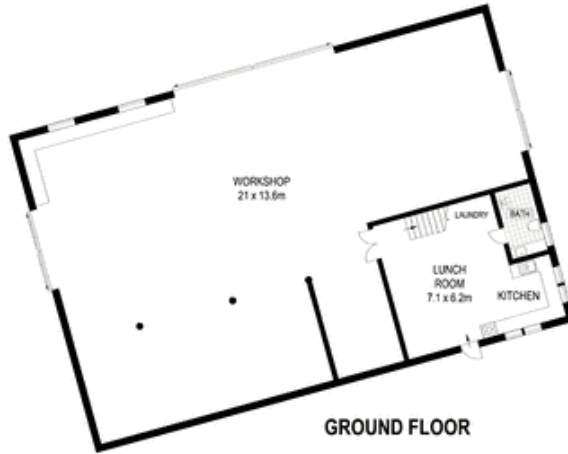

- Impressive entrance through electric post and rail gates
- Flanked by court gardens and stone clad wraparound verandahs
- Lakeside rolling lawns and landscaping, 15 metre salt

[For full version visit the website](https://www.onespaceproperty.com.au)

Type : House

View : <https://www.onespaceproperty.com.au/lease/nsw/hawkesbury/cattai/residential/house/7841290>

Sharon (si) Shen
0292678810

Scale in metres. Indicative only. Dimensions are approximate. All information contained herein is gathered from sources we believe to be reliable. However we cannot guarantee its accuracy and interested persons should rely on their own enquiries