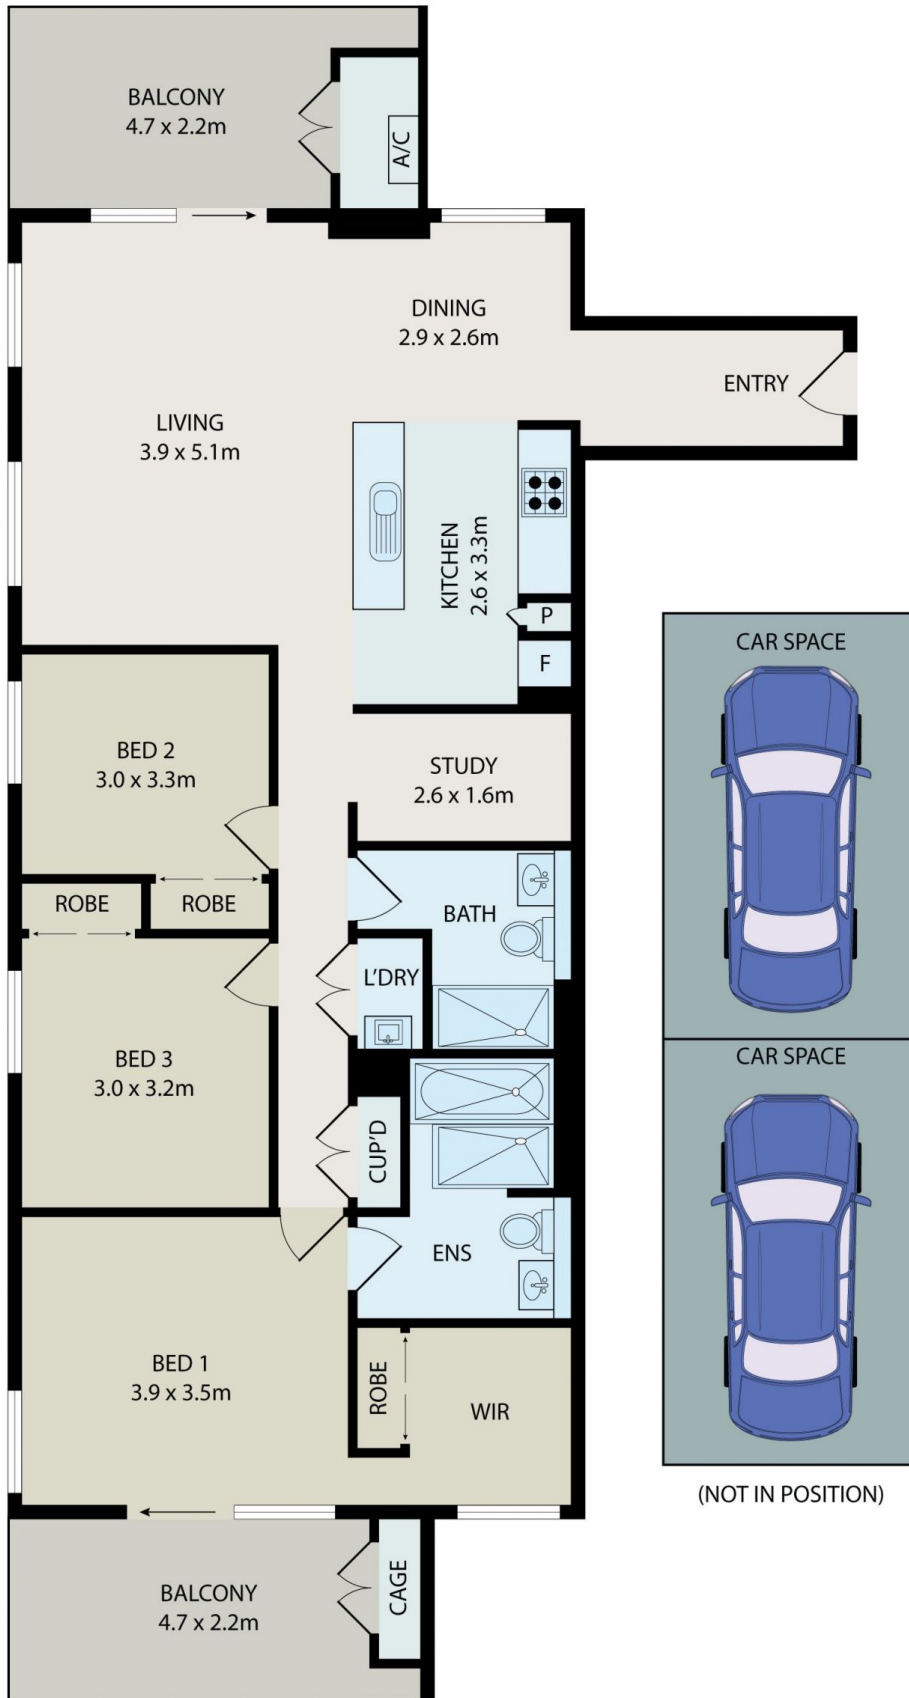

John (junjie) Zhu
0292678810

All information contained herein is gathered from all sources we believe to be reliable. However we cannot guarantee its accuracy and interested parties should rely on their own enquiries.

1105/1-5 Link Road, Zetland