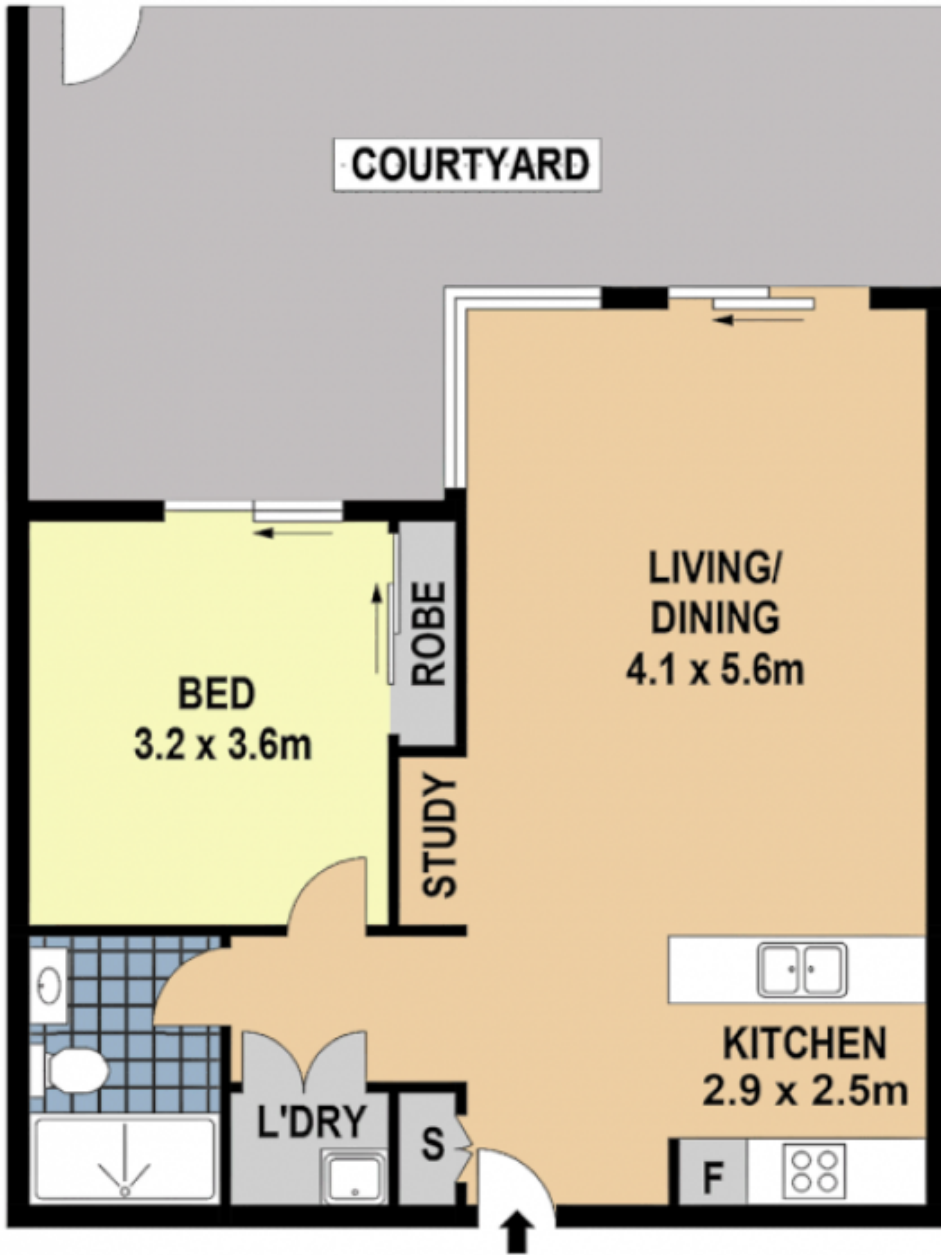

201/19 Verona Drive Wentworth Point NSW

1 1 1

Embracing all the essentials of an ideal apartment lifestyle and architecturally designed with liveability mind, this beautiful Northeast facing 1 bedroom apartment has been setup with the mix of modern sophistication and the warm cosy comfort. The outdoor swimming pool and well-maintained internal garden are exclusively available for use to the residents of Yukon complex.

Property Features:

- Expansive open living & dining area flows seamlessly to a huge entertaining courtyard through floor-to-ceiling glass doors.
- One bright and spacious light-filled bedroom with built-in wardrobe facing tranquil complex internal garden.

[For full version visit the website](https://www.onespaceproperty.com.au)

Type : Apartment

View : <https://www.onespaceproperty.com.au/lease/nsw/inner-west/wentworth-point/residential/apartment/7935434>

Sharon (si) Shen
0292678810

Scale in metres. Indicative only. Dimensions are approximate. All information contained herein is gathered from sources we believe to be reliable. However we cannot guarantee its accuracy and interested persons should rely on their own enquiries