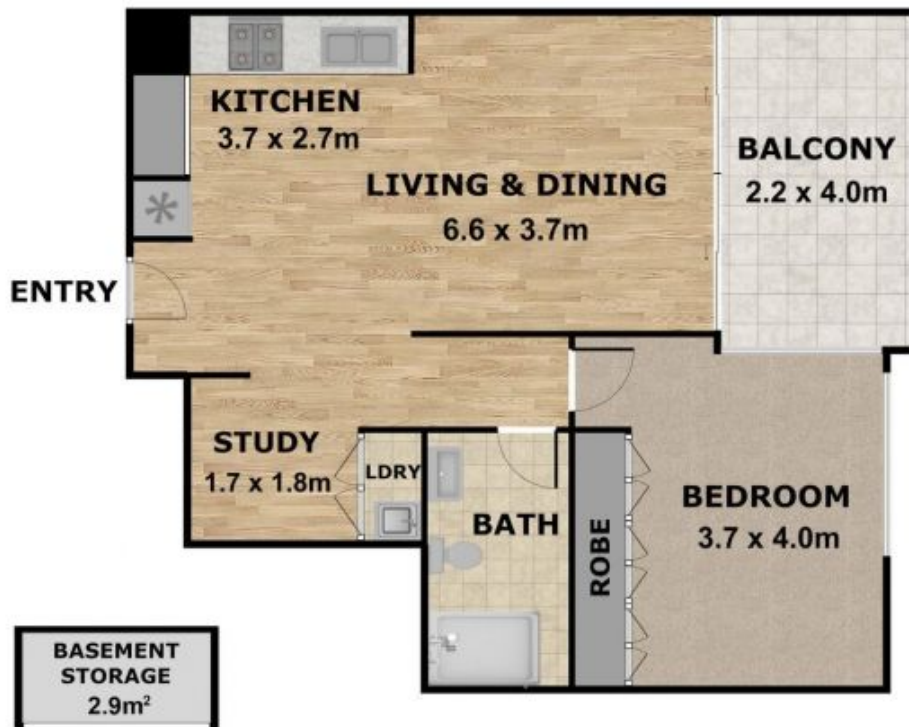

312/32 Alice Street Newtown NSW

1 1

Discover refined living in the vibrant heart of Newtown with this stunning one-bedroom apartment situated in the highly sought-after 'Industri Apartments.' Perfectly positioned, this residence offers a lifestyle of convenience and sophistication, with the eclectic charm of Newtown's King Street just moments away.

Key Features:

[For full version visit the website](#)

Type : Apartment

View : <https://www.onespaceproperty.com.au/lease/nsw/inner-west/newtown/residential/apartment/7957447>

Andrew Bow
0459 824 158

Illustrated by 360estate.com.au. Scale in metres. Indicative only. Dimensions are approximate. All information contained herein is gathered from sources we believe to be reliable. However, we cannot guarantee its accuracy and interested persons should rely on their own enquiries.