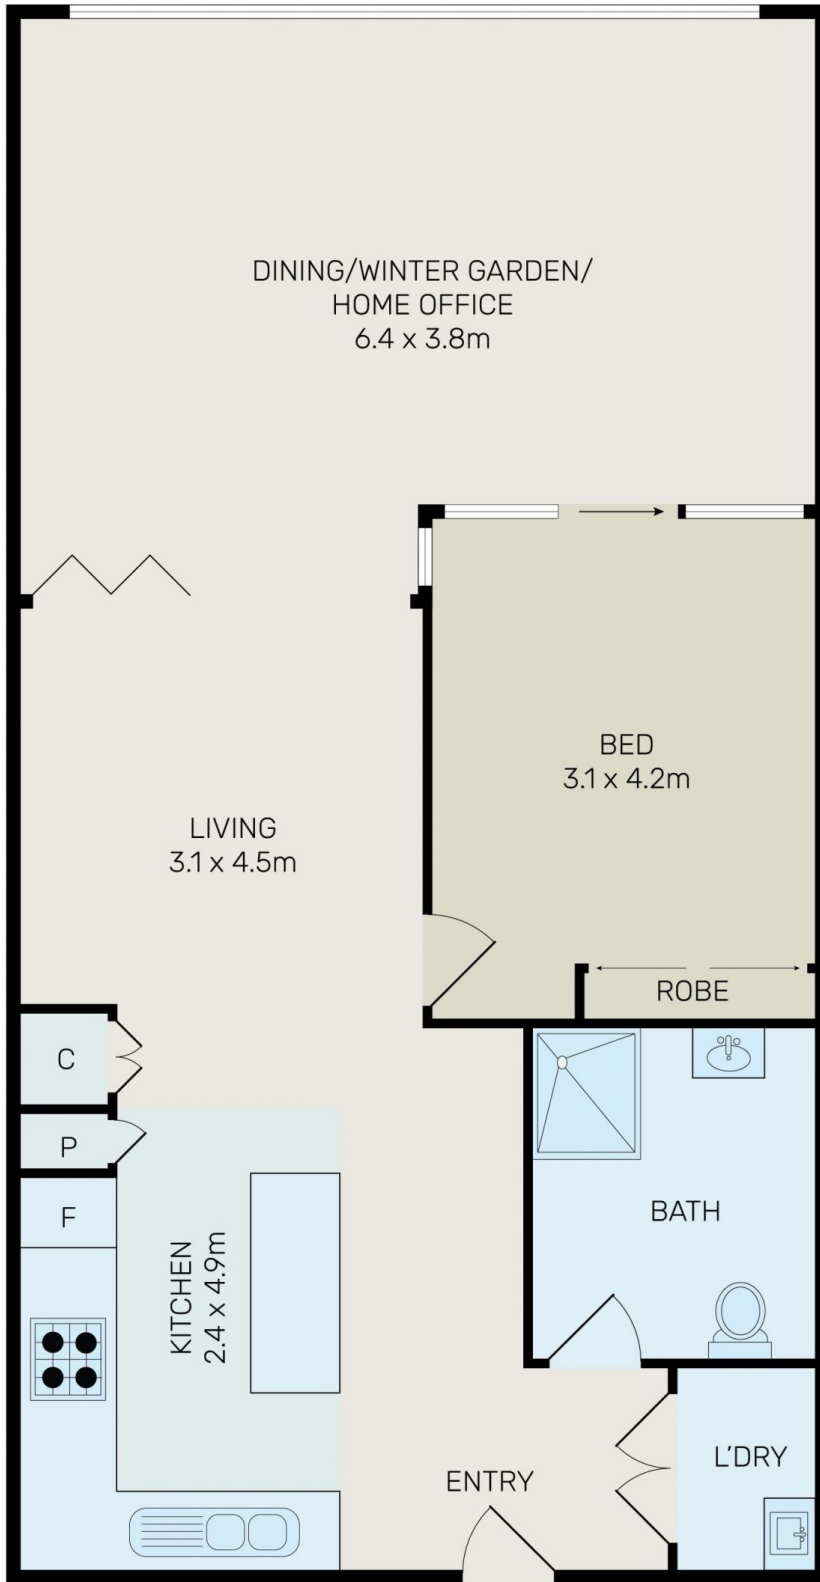

All information contained herein is gathered from all sources we believe to be reliable. However we cannot guarantee its accuracy and interested parties should rely on their own enquiries.

1212/11 Wentworth Place, Wentworth Point