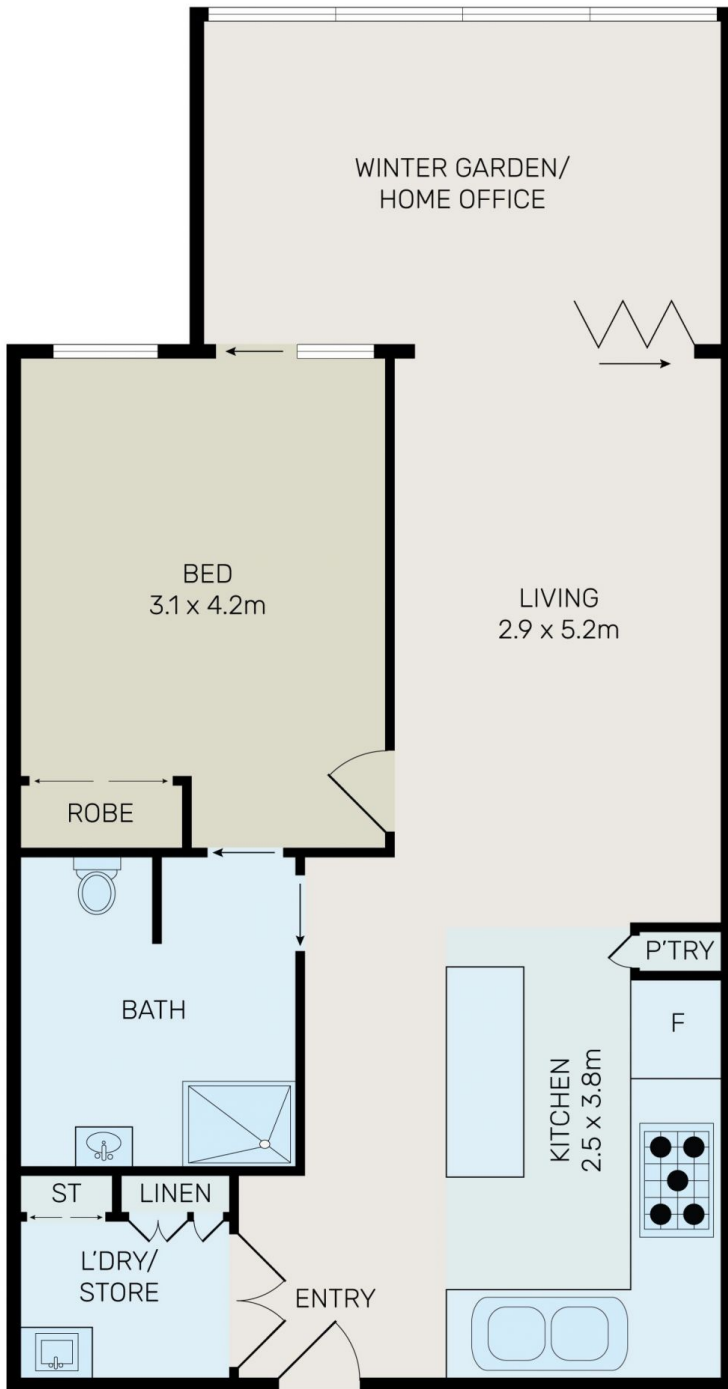

John (junjie) Zhu
0292678810

All information contained herein is gathered from all sources we believe to be reliable. However we cannot guarantee its accuracy and interested parties should rely on their own enquiries.

1905/17 Wentworth Place, Wentworth Point