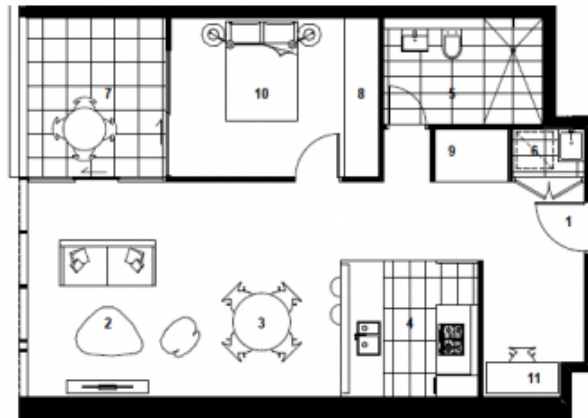

**Type** : Apartment

**View** : <https://www.onespaceproperty.com.au/lease/nsw/inner-west/wentworth-point/residential/apartment/8034416>

**Sharon (si) Shen**  
0292678810

[For full version visit the website](#)

SAVANNAH

APARTMENT B12.05

1 Bed / 1 Bath

Internal Area 64 sqm  
External Area 7 sqm  
Total Area 71 sqm

Level 12  
0 1 2 3 M

KEY

- 01 Entry
- 02 Living
- 03 Dining
- 04 Kitchen
- 05 Bathroom
- 06 Laundry
- 07 Balcony
- 08 Robe
- 09 Store
- 10 Bedroom
- 11 Utility