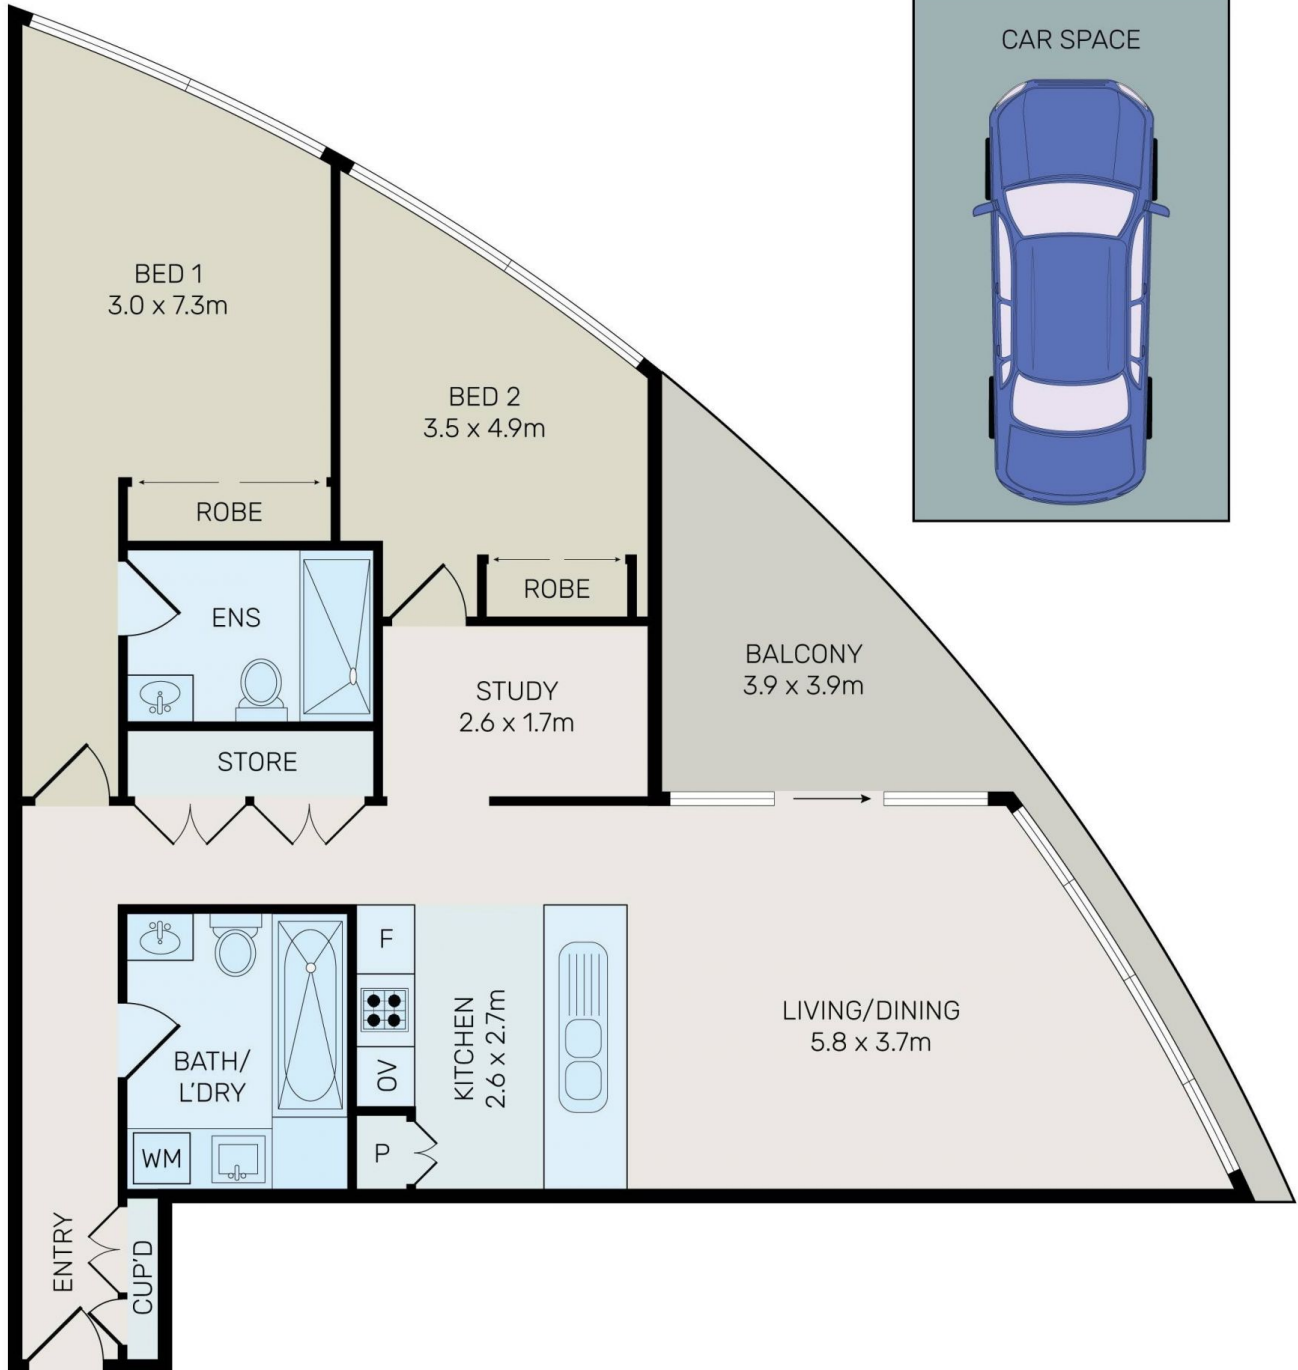

Actual View

1801/1 Australia Avenue Sydney Olympic Park NSW

2 2 1

This apartment sounds absolutely stunning with its 18th-floor position offering north aspect and breathtaking views of both water and parkland view. Here's a condensed version of the listing:

Luxurious Olympic Park Apartment with Spectacular Views
 Location: Centrally located within an architecturally designed complex.

Features:

- ? Open plan living and dining area with timber look flooring and ample natural light.
- ? Modern kitchen with natural gas cooking, stone benchtops, and quality appliances.
- ? Extra study area to be able to work from home
- ? Two spacious bedrooms with built-in robes including

[For full version visit the website](#)

Type : Apartment
Price : \$ 710,000
View : <https://www.onespaceproperty.com.au/sale/nsw/inner-west/sydney-olympic-park/residential/apartment/8039627>

Jeff (kwok Fu) Chau
 0292678810