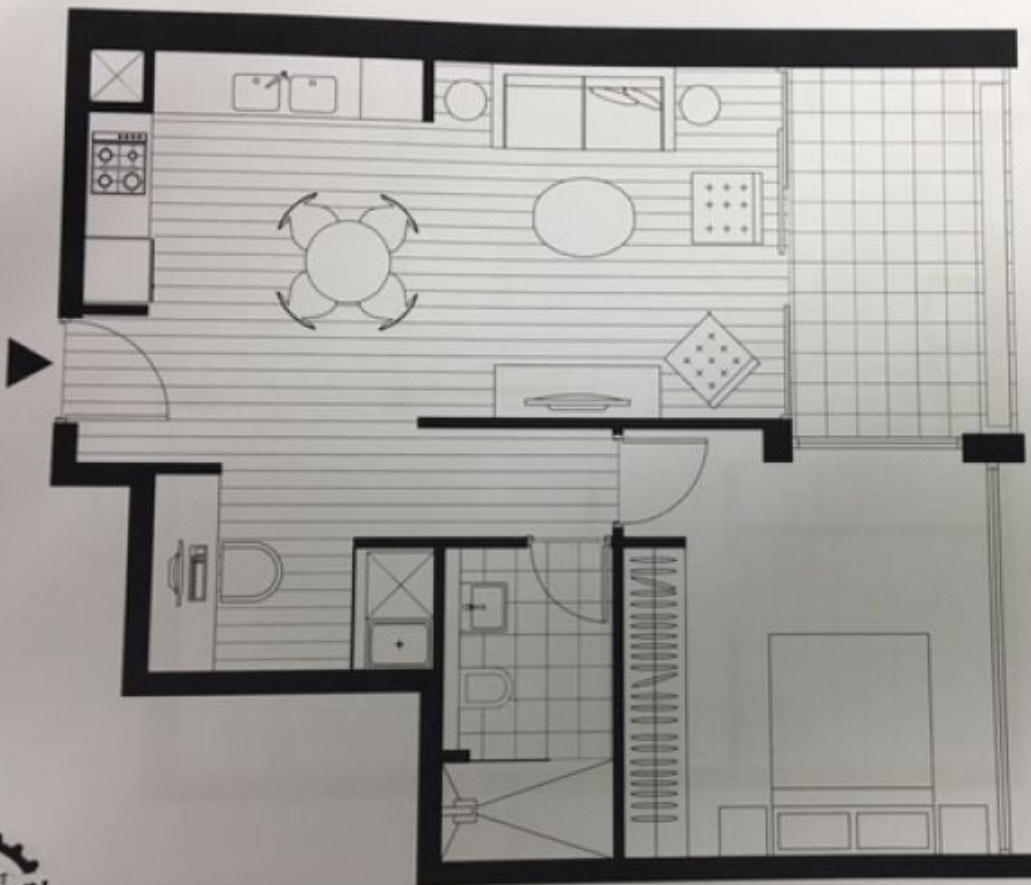

EST. 2013
INDUSTRI
APARTMENTS

BUILDING A
TAMSA

1 BEDROOM
APARTMENT N°
112, 212, 312.

INTERNAL AREA	49m²
BALCONY AREA	8m²
TOTAL	57m²

1800 775 055
INDUSTRIEWTON.COM.AU

CBRE

06 DECEMBER 2013