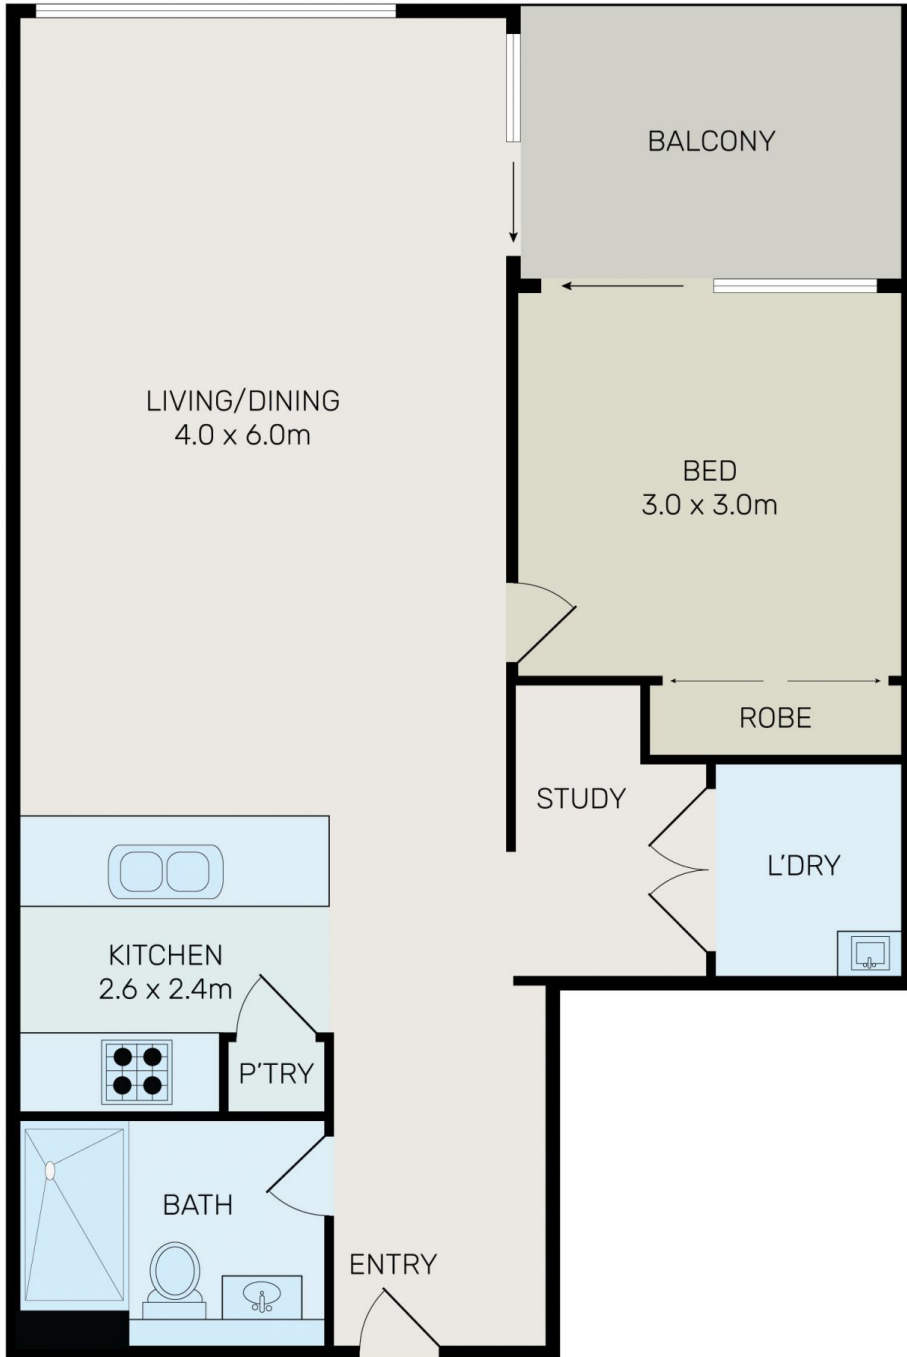

All information contained herein is gathered from all sources we believe to be reliable. However we cannot guarantee its accuracy and interested parties should rely on their own enquiries.

1101/13 Verona Drive, Wentworth Point