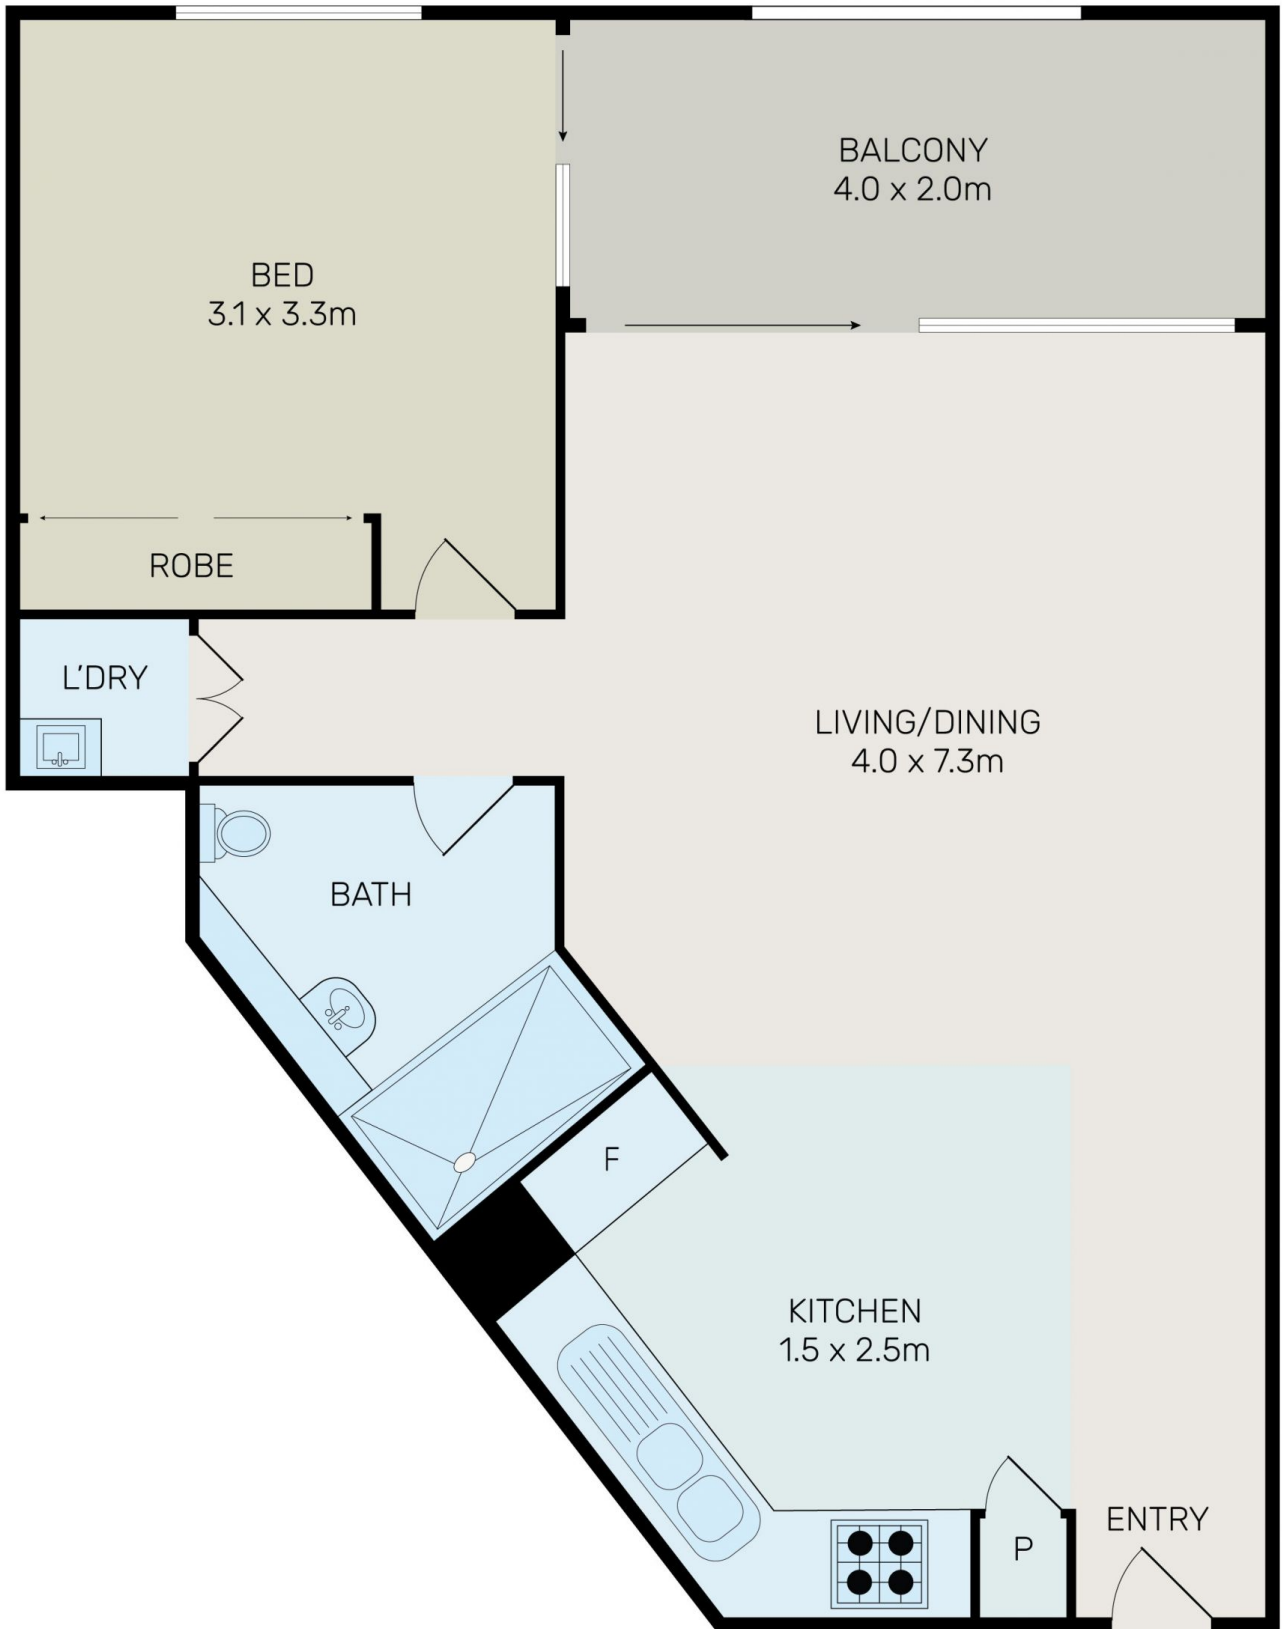

All information contained herein is gathered from all sources we believe to be reliable. However we cannot guarantee its accuracy and interested parties should rely on their own enquiries.

107W/138 Carillon Avenue, Newtown