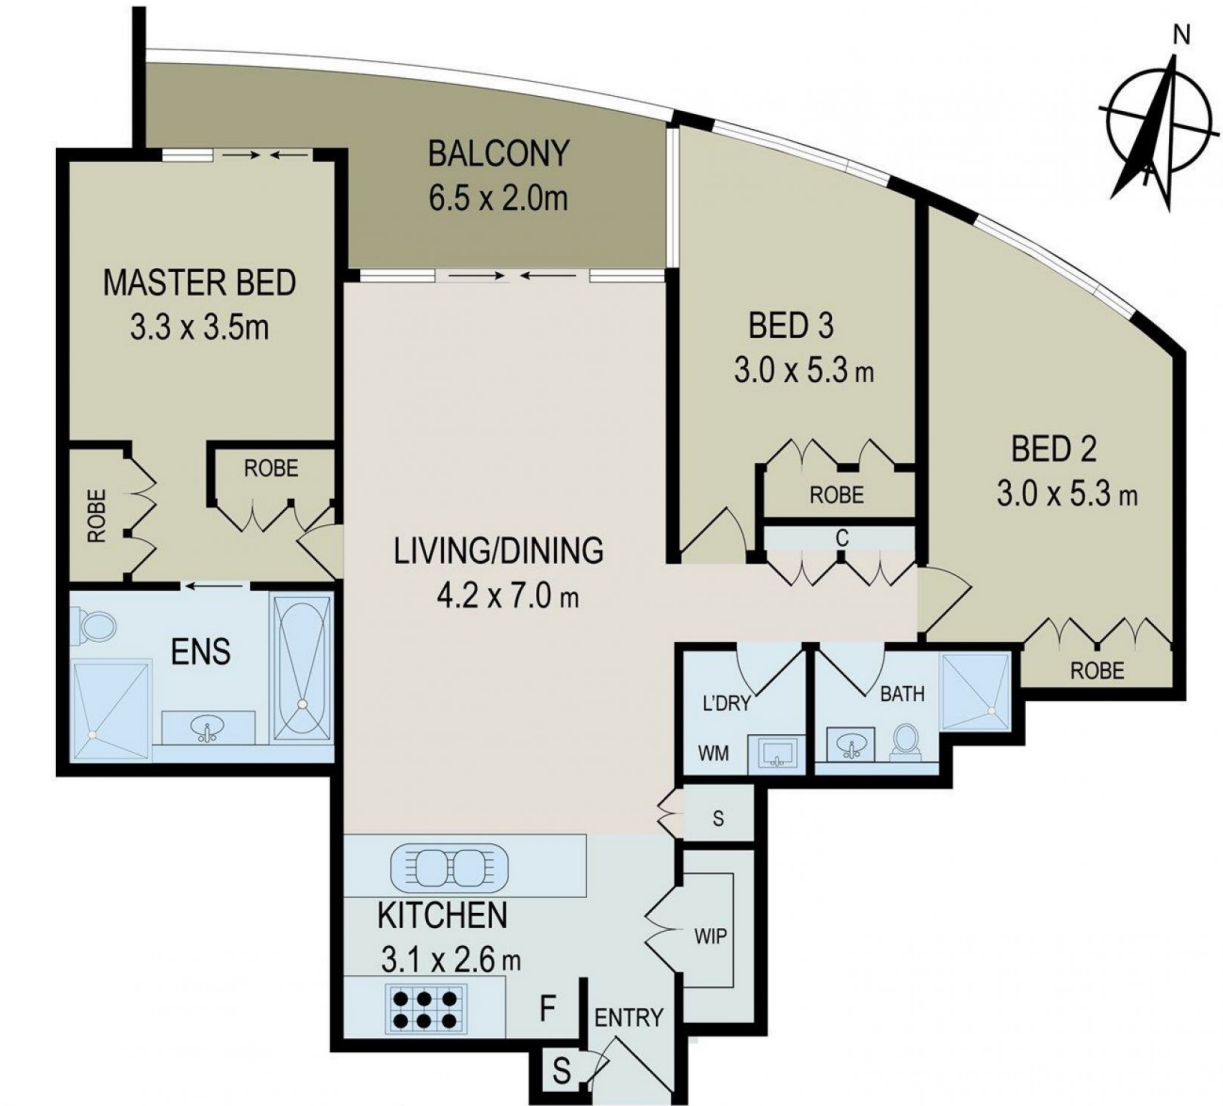

All information contained herein is gathered from all sources we believe to be reliable. However we cannot guarantee its accuracy and interested parties should rely on their own enquiries.

2605/6 Ebsworth Street, Zetland