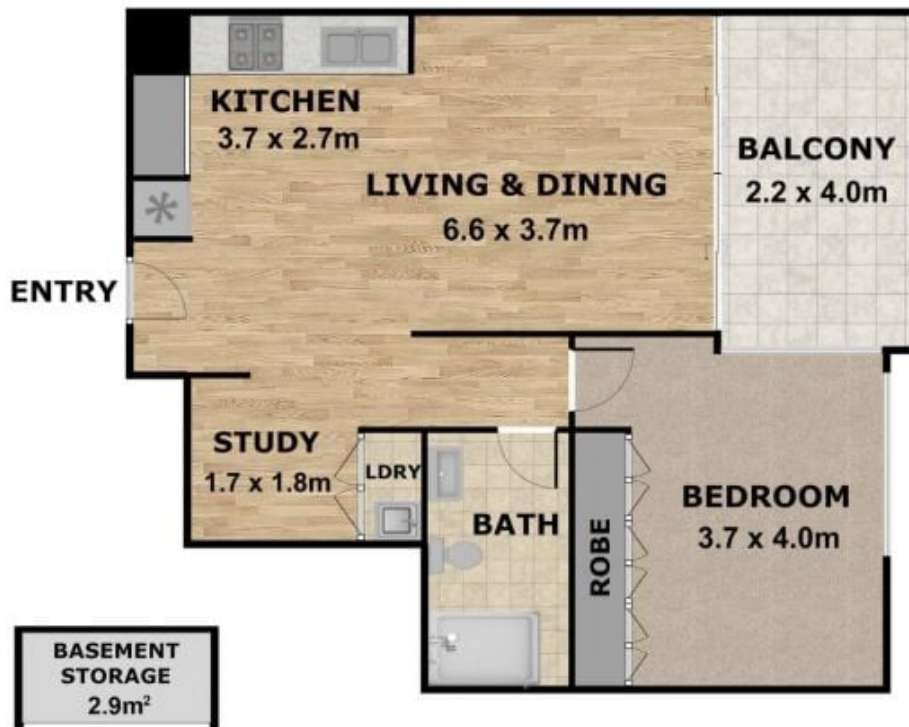

312/32 Alice Street Newtown NSW

1 1

Discover refined living in the vibrant heart of Newtown with this stunning one-bedroom apartment situated in the highly sought-after 'Industri Apartments.' Perfectly positioned, this residence offers a lifestyle of convenience and sophistication, with the eclectic charm of Newtown's King Street just moments away.

Key Features:

[For full version visit the website](#)

Type : Apartment
View : <https://www.onespaceproperty.com.au/lease/nsw/inner-west/newtown/residential/apartment/8166849>

Charles (lei) Cheng
0292678810

Illustrated by 360estate.com.au. Scale in metres. Indicative only. Dimensions are approximate. All information contained herein is gathered from sources we believe to be reliable. However, we cannot guarantee its accuracy and interested persons should rely on their own enquiries.