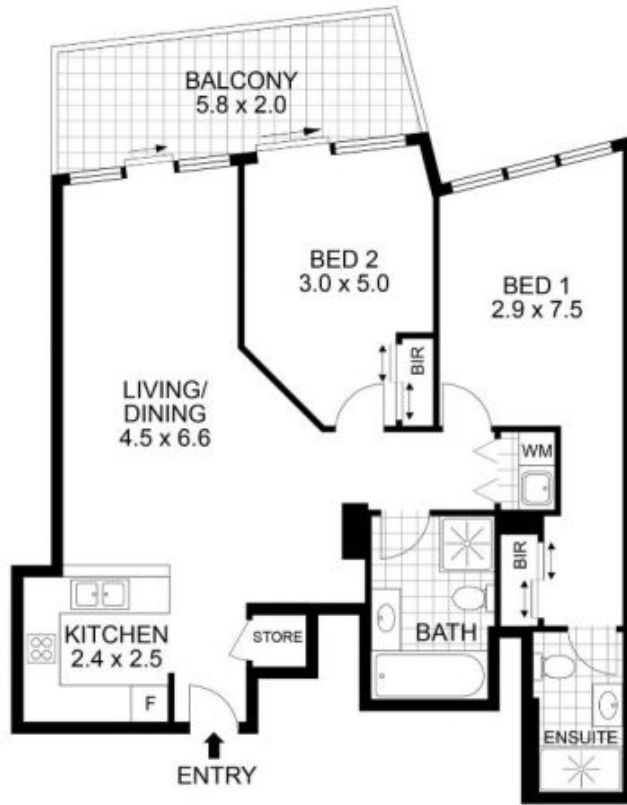

Level 9/20/515 Kent Street Sydney NSW

2  2  1 

Nestled in the heart of Sydney's CBD, this stunning two-bedroom apartment within the prestigious Maestri Towers offers unmatched convenience, style, and lifestyle opportunities. Enjoy iconic views of Sydney's landmarks in a secure, well-maintained complex designed for modern urban living.

Type : Apartment

View : <https://www.onespaceproperty.com.au/lease/nsw/sydney-city/sydney/residential/apartment/8188808>

Apartment Features:

Desirable easterly aspect with impressive CBD views, including the Sydney Tower
Brand-new timber flooring and freshly painted walls throughout
Ducted air conditioning in living areas and both bedrooms

[For full version visit the website](#)

Charles (lei) Cheng
0292678810

20/515 Kent St, Sydney

Total Area: 106 sqm Approx.
 Carspace: 15 sqm Approx.