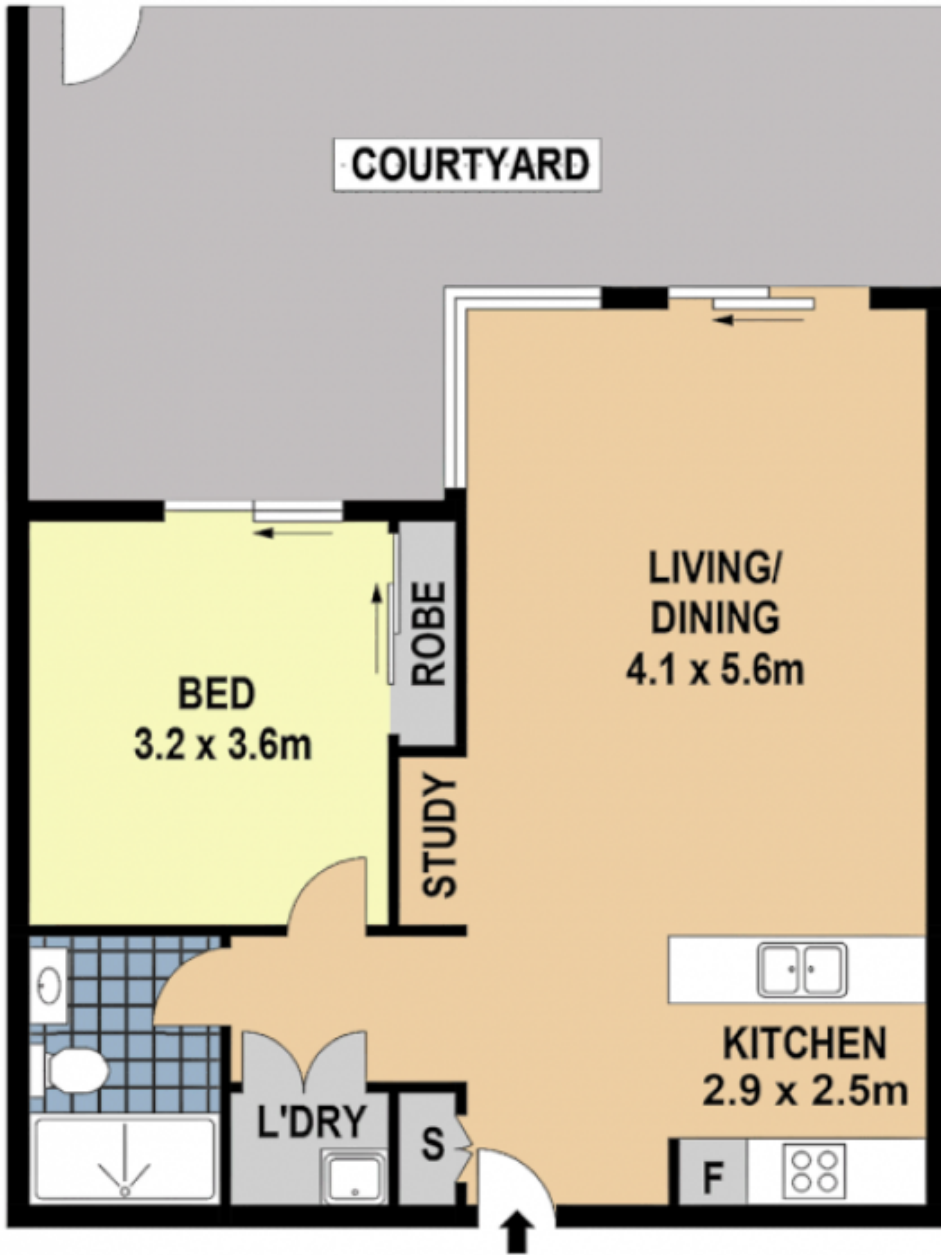

201/19 Verona Drive Wentworth Point NSW

1 1 1

Embracing all the essentials of an ideal apartment lifestyle and architecturally designed with liveability mind, this beautiful Northeast facing 1 bedroom apartment has been setup with the mix of modern sophistication and the warm cosy comfort. The outdoor swimming pool and well-maintained internal garden are exclusively available for use to the residents of Yukon complex.

Property Features:

- Expansive open living & dining area flows seamlessly to a huge entertaining courtyard through floor-to-ceiling glass doors.
- One bright and spacious light-filled bedroom with built-in wardrobe facing tranquil complex internal garden.

[For full version visit the website](https://www.onespaceproperty.com.au)

Type : Apartment

View : <https://www.onespaceproperty.com.au/lease/nsw/inner-west/wentworth-point/residential/apartment/8197377>

Sharon (si) Shen
0292678810

Scale in metres. Indicative only. Dimensions are approximate. All information contained herein is gathered from sources we believe to be reliable. However we cannot guarantee its accuracy and interested persons should rely on their own enquiries