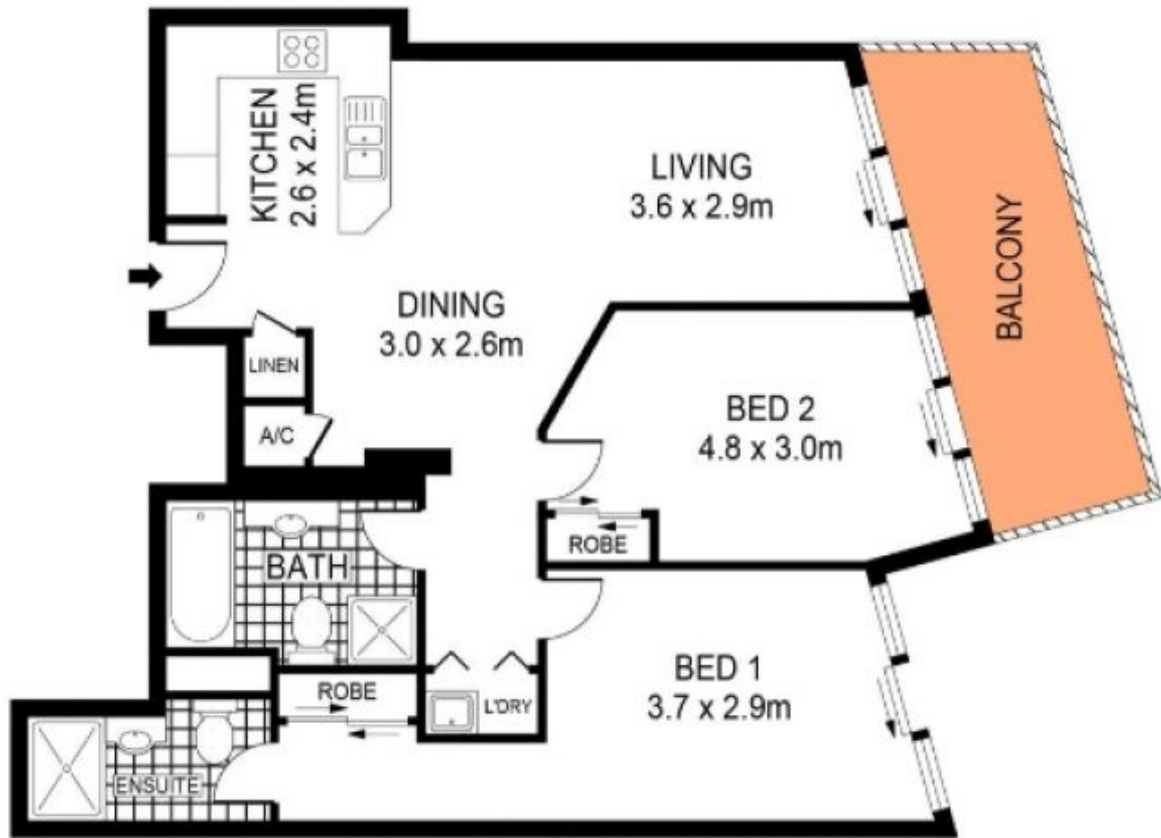

Level 21/68/515 Kent Street Sydney NSW

2 2 1

Discover your new home in this stunning two-bedroom apartment located in the prestigious Maestri Towers. This modern unit offers a perfect blend of comfort and convenience in the heart of Sydney.

Type : Apartment

View : <https://www.onespaceproperty.com.au/lease/nsw/sydney-city/sydney/residential/apartment/8202572>

Key Features:

- Spacious Layout: 2 generous bedrooms and 2 bathrooms, ideal for families or professionals.

LEVEL TWENTY ONE

BASEMENT

PLANS SHOWN ONLY INDICATIVE OF LAYOUT. DIMENSIONS ARE APPROXIMATE.
Ref. No: 87244