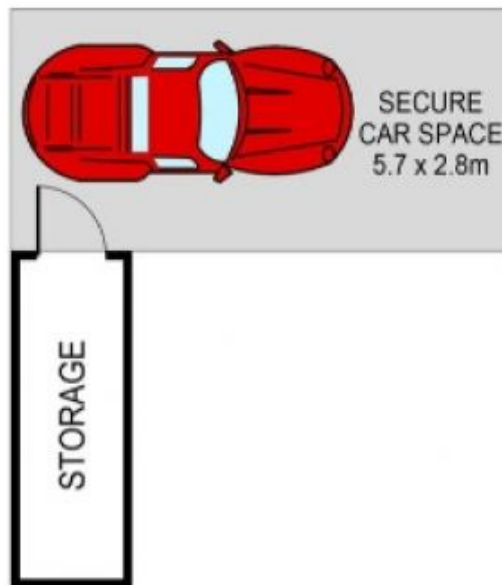

LEVEL TWENTY ONE

BASEMENT

PLANS SHOWN ONLY INDICATIVE OF LAYOUT. DIMENSIONS ARE APPROXIMATE.
Ref. No: 87244