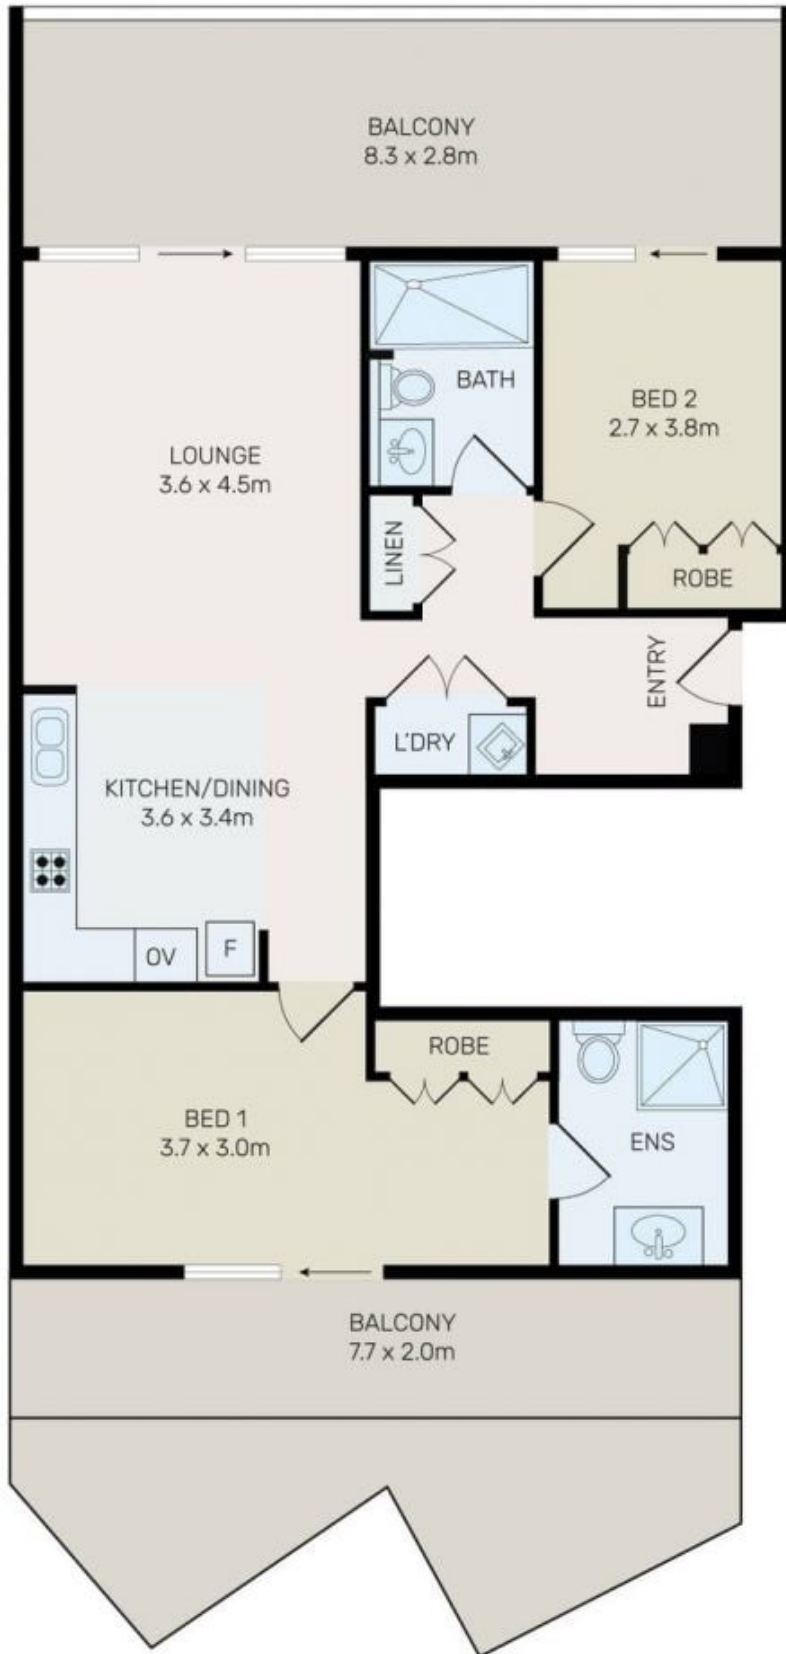

C509/52 Alice Street Newtown NSW

2 2 1

Welcome to this private level 5, light filled two-bedroom apartment in the renowned Industri complex, a boutique development in the most exciting and vibrant residential suburb Newtown. Thanks to the thoughtful designing by award-winning architect SJB, Industri incorporates both the ultimate inner city living with privacy and sophisticated interior which sets up a benchmark in the area.

Surrounded by restaurants, bars, theatres, clubs, coffee shops, shopping centers, hospitals and schools, this contemporary luxury 2-bedroom apartment incorporates both the ultimate inner city living with privacy and sophisticated interior offering the most fastidious, discerning buyer with either a stylish lifestyle or the perfect

Type : Apartment

View : <https://www.onespaceproperty.com.au/lease/nsw/inner-west/newtown/residential/apartment/8243304>

[For full version visit the website](https://www.onespaceproperty.com.au)

All information contained herein is gathered from all sources we believe to be reliable. However we cannot guarantee its accuracy and interested parties should rely on their own enquiries.

509/52 Alice Street, Newtown