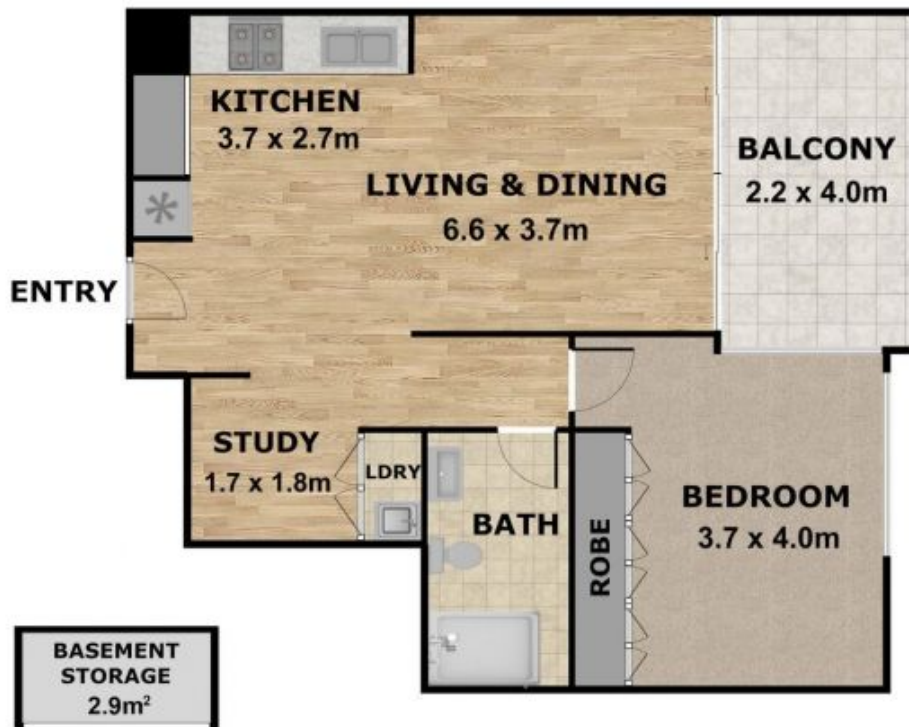

Key Features:

[For full version visit the website](#)

Type : Apartment
View : <https://www.onespaceproperty.com.au/lease/nsw/inner-west/newtown/residential/apartment/8289109>

Charles (lei) Cheng
0292678810

Illustrated by 360estate.com.au. Scale in metres. Indicative only. Dimensions are approximate. All information contained herein is gathered from sources we believe to be reliable. However, we cannot guarantee its accuracy and interested persons should rely on their own enquiries.