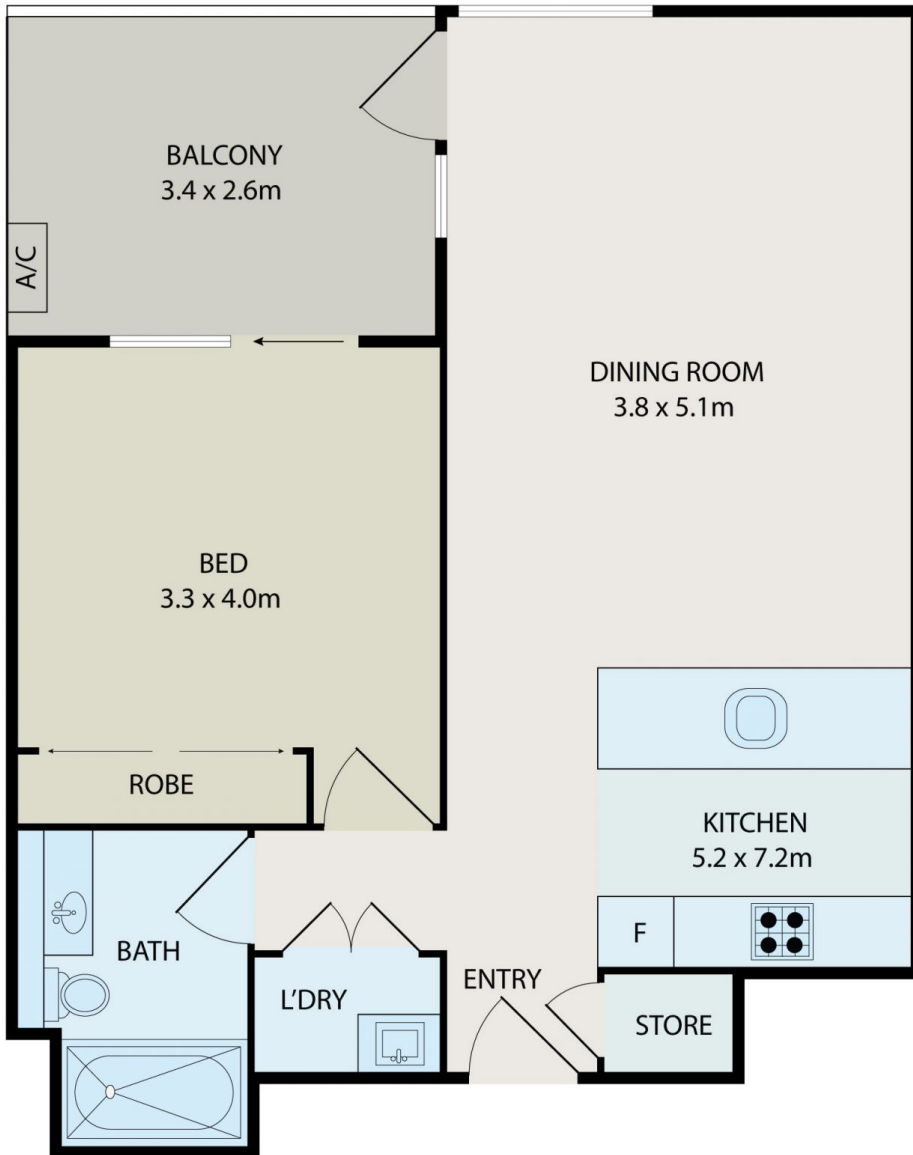

All information contained herein is gathered from all sources we believe to be reliable. However we cannot guarantee its accuracy and interested parties should rely on their own enquiries.

526/8 Lapwing Street, Wentworth Point