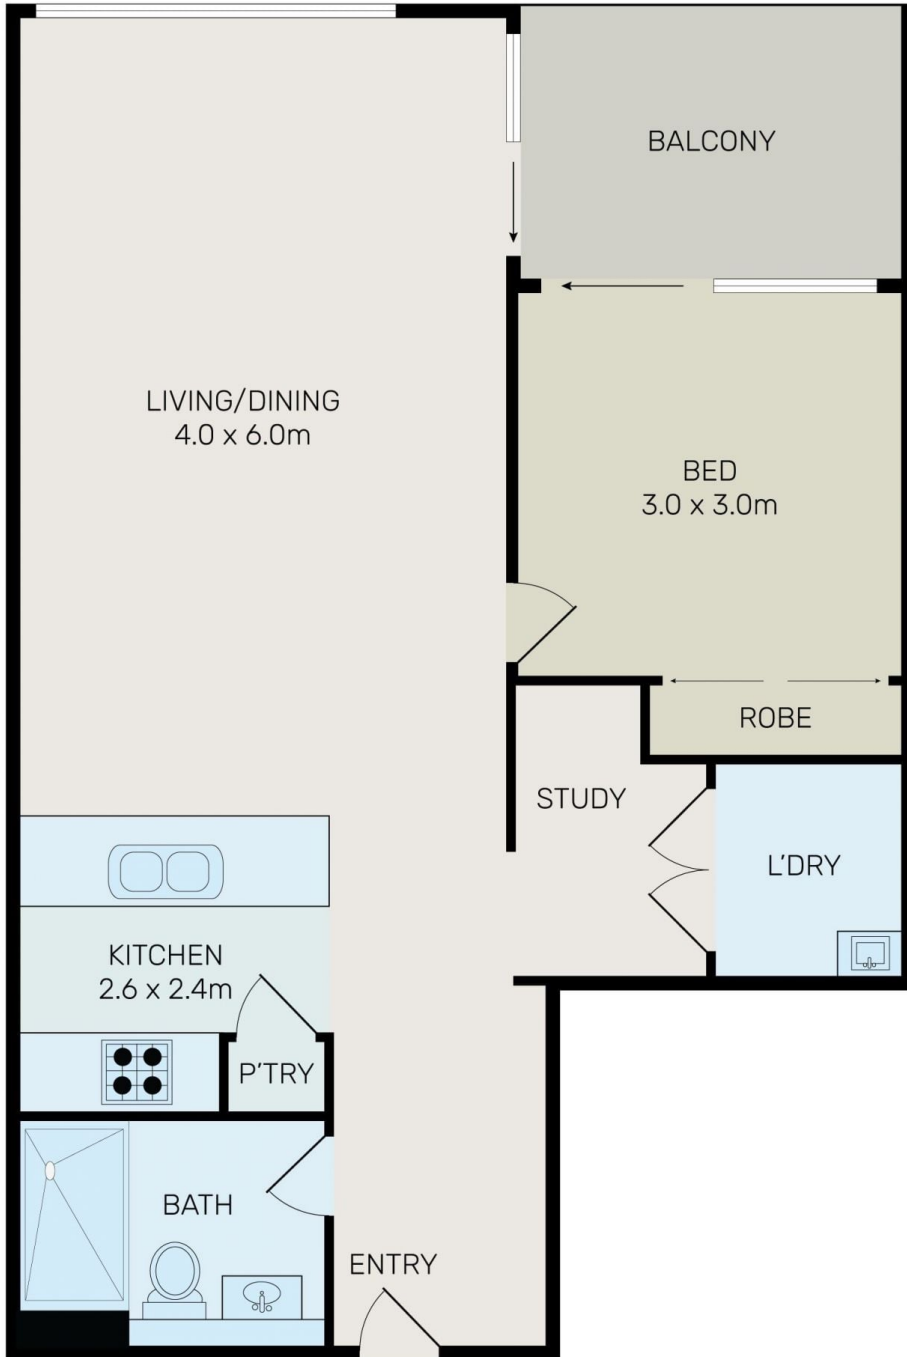

All information contained herein is gathered from all sources we believe to be reliable. However we cannot guarantee its accuracy and interested parties should rely on their own enquiries.

1501/13 Verona Drive, Wentworth Point, NSW, 2127