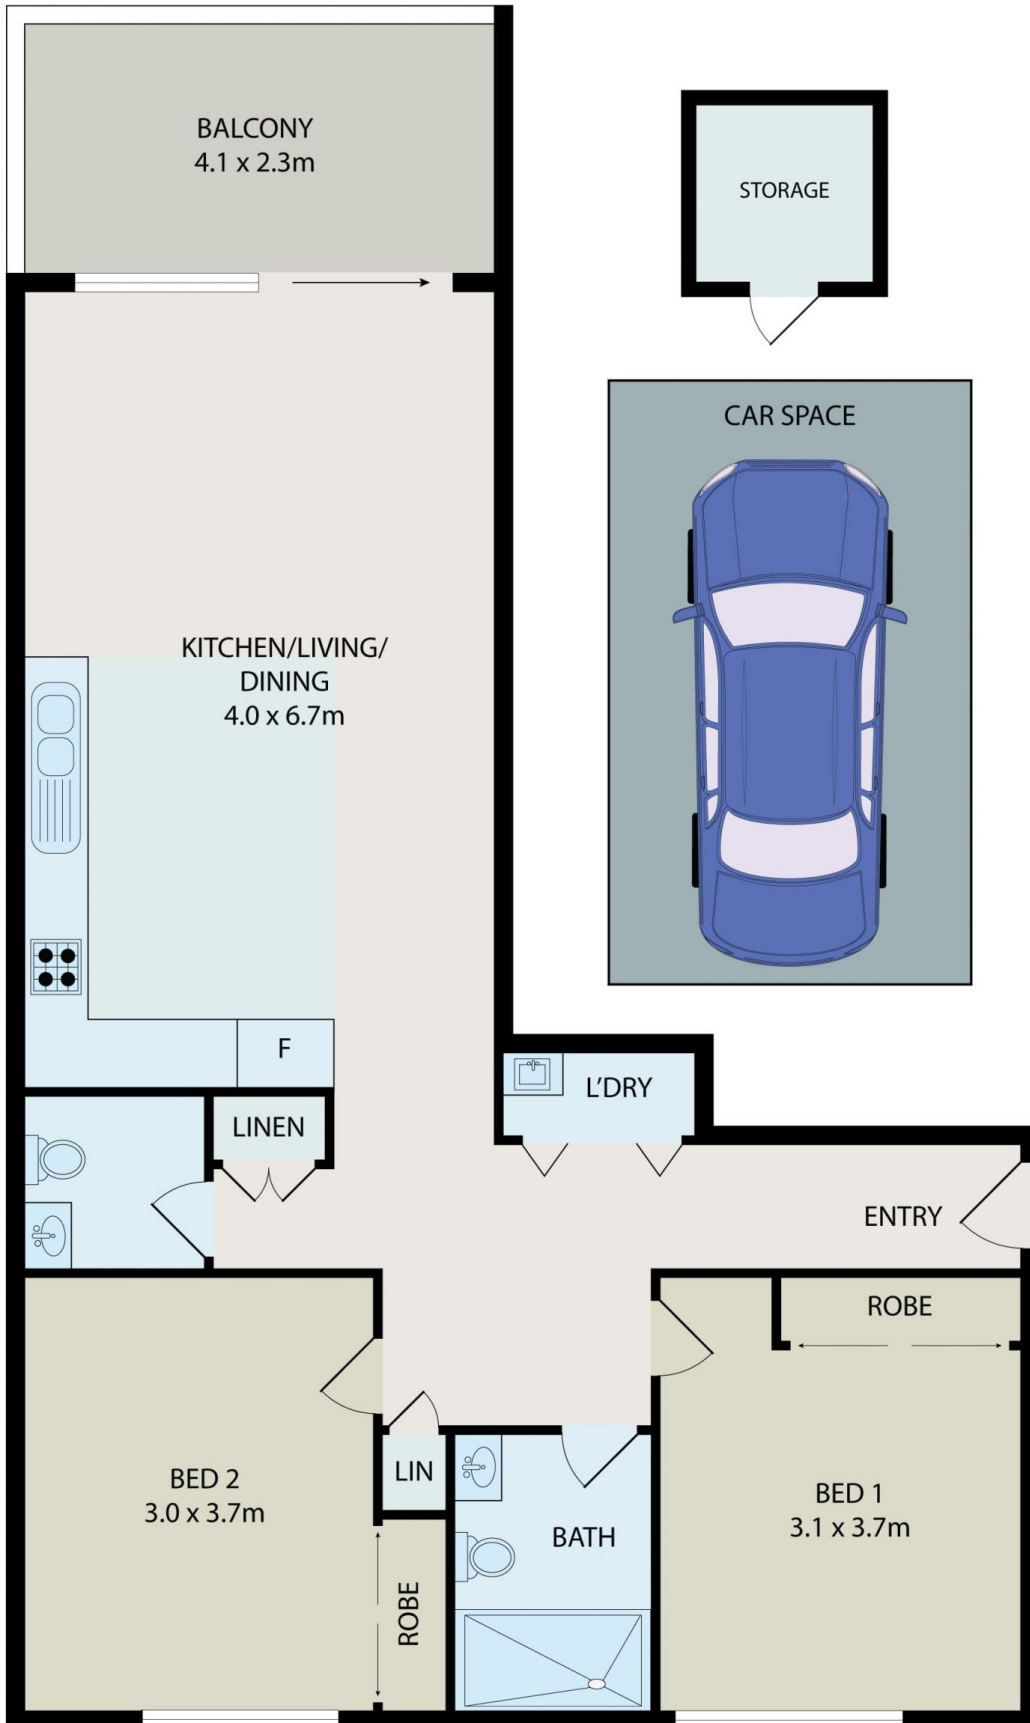

All information contained herein is gathered from all sources we believe to be reliable. However we cannot guarantee its accuracy and interested parties should rely on their own enquiries.

10007/16 Amalfi Drive, Wentworth Point