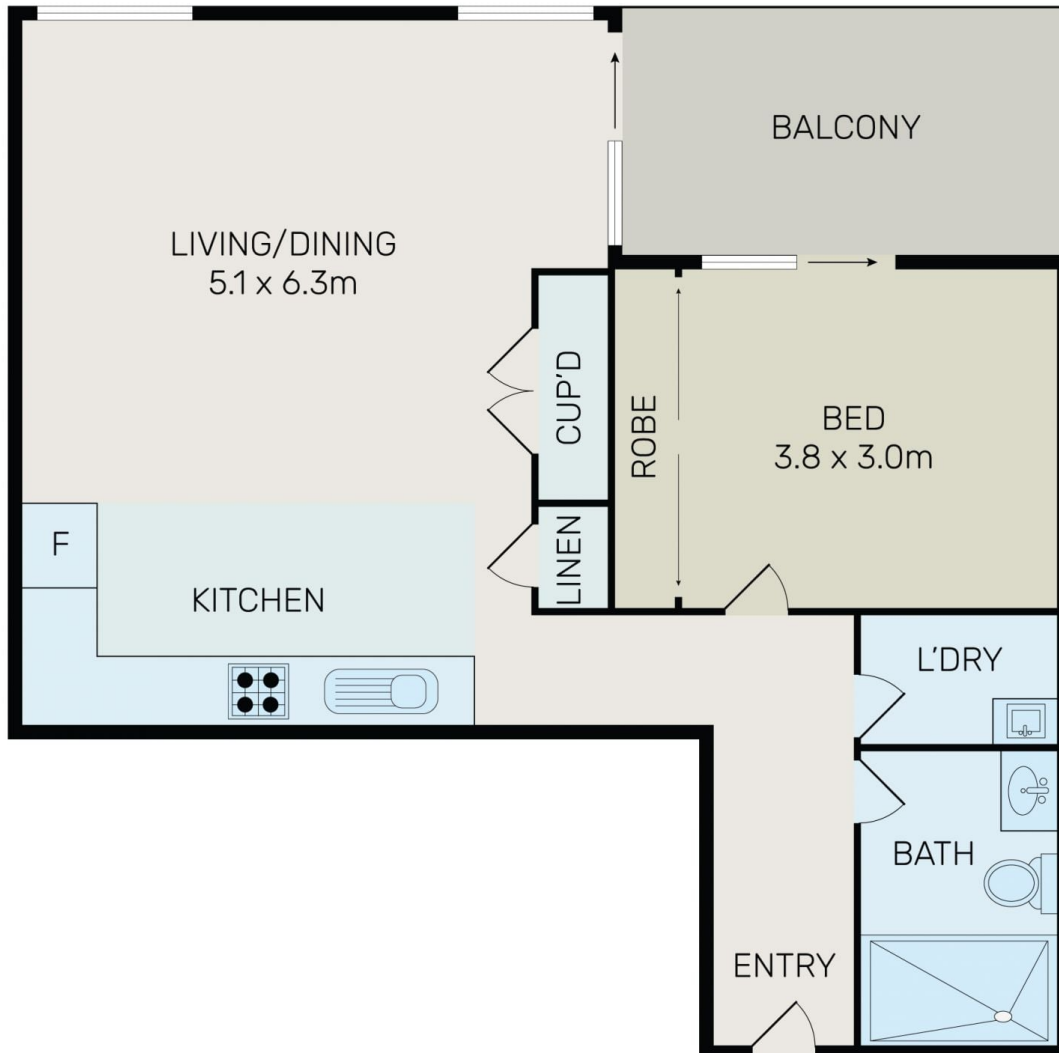

All information contained herein is gathered from all sources we believe to be reliable. However we cannot guarantee its accuracy and interested parties should rely on their own enquiries.

523/6 Lapwing Street, Wentworth Point