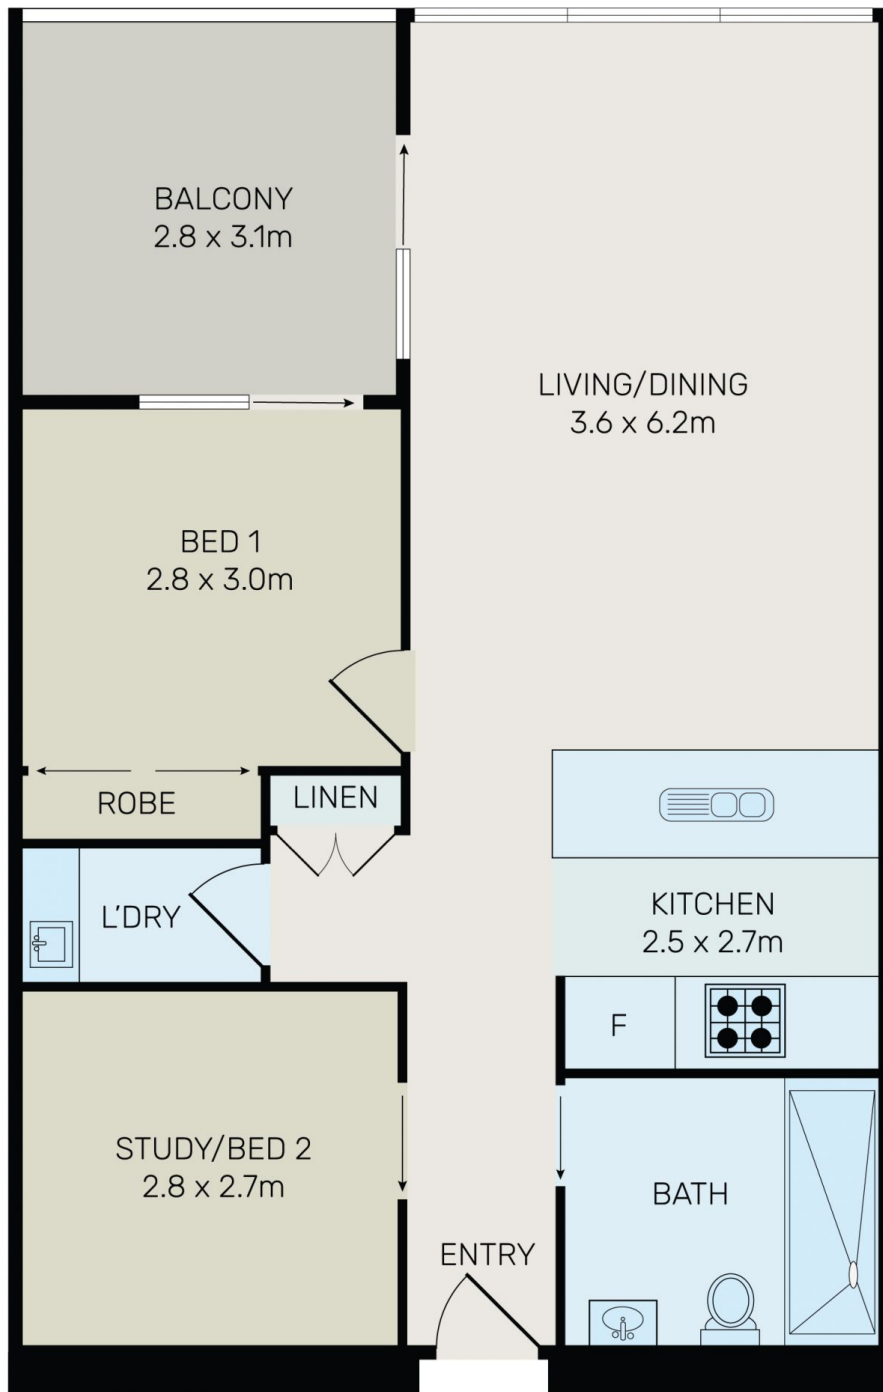

All information contained herein is gathered from all sources we believe to be reliable. However we cannot guarantee its accuracy and interested parties should rely on their own enquiries.

910/1 Brushbox Street, Sydney Olympic Park