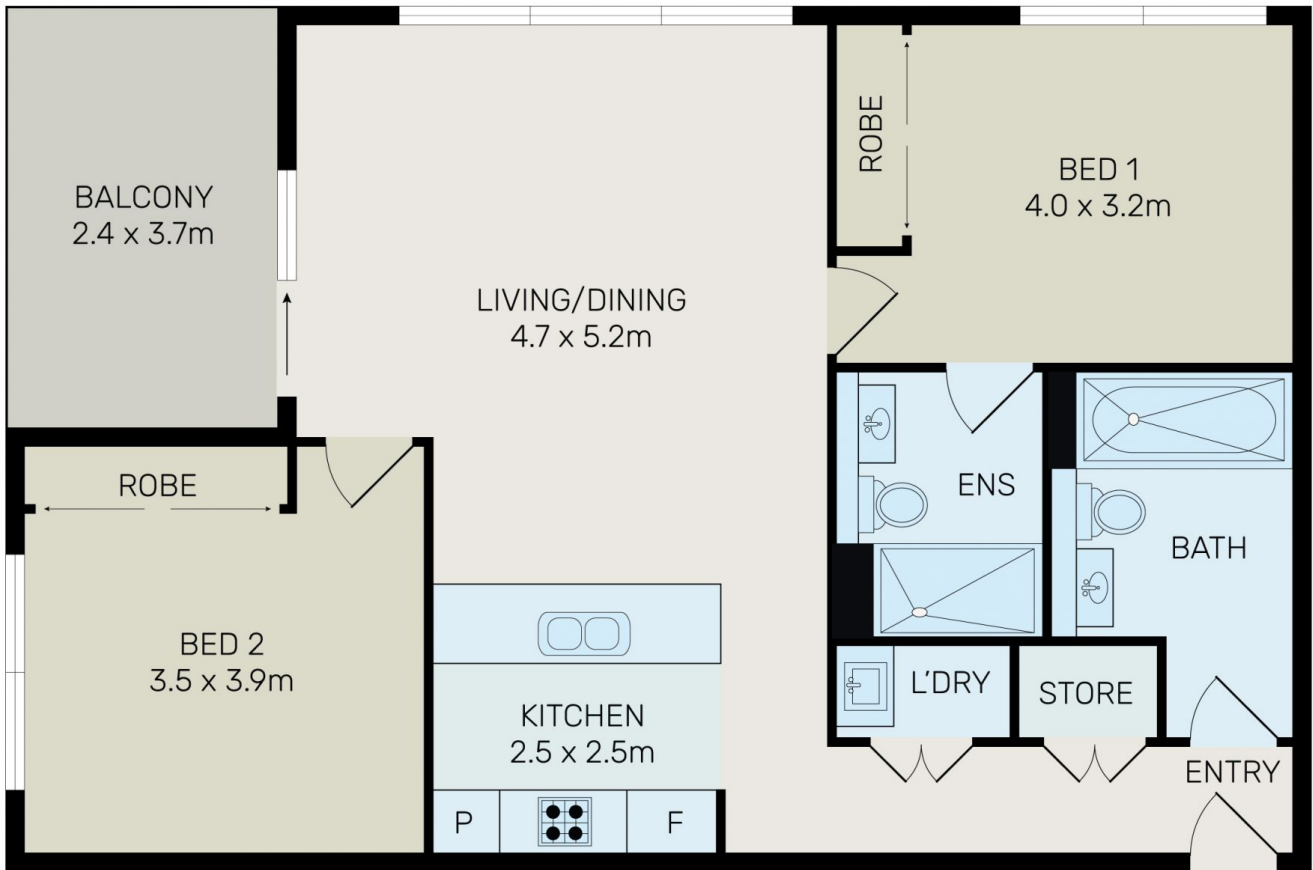

All information contained herein is gathered from all sources we believe to be reliable. However we cannot guarantee its accuracy and interested parties should rely on their own enquiries.

201/9 Baywater Drive, Wentworth Point