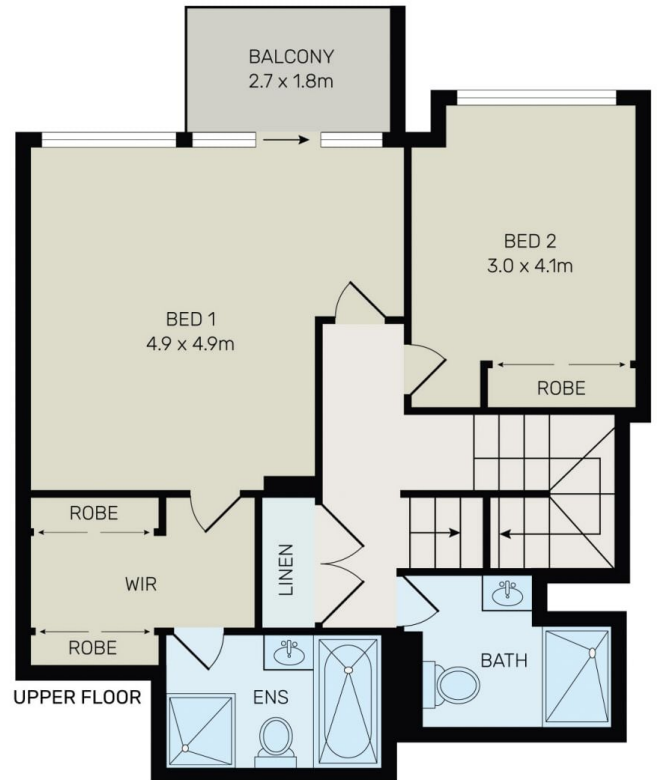

All information contained herein is gathered from all sources we believe to be reliable. However we cannot guarantee its accuracy and interested parties should rely on their own enquiries.

82/515 Kent Street, Sydney