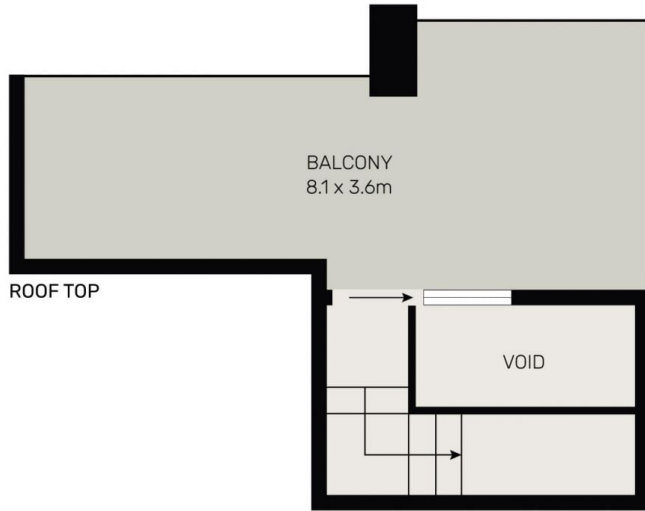

All information contained herein is gathered from all sources we believe to be reliable. However we cannot guarantee its accuracy and interested parties should rely on their own enquiries.

82/515 Kent Street, Sydney