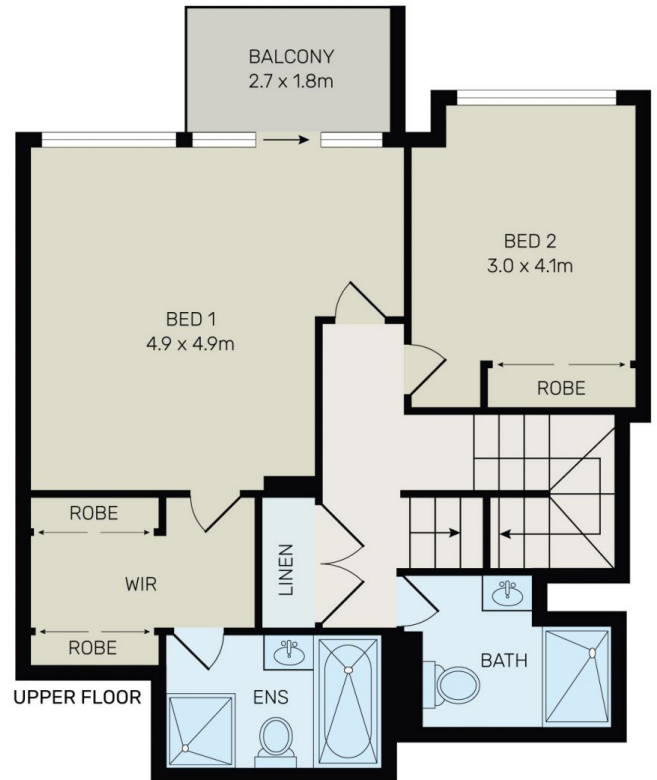

82/515 Kent Street Sydney NSW

3 2 1

- Property is on market for sale

Experience the pinnacle of urban luxury in this rare 216 sqm, tri-level penthouse, commanding the top floors of the iconic Maestri Towers in Sydney's vibrant inner city.

Type : Apartment
Building Size : 216 sqm
View : <https://www.onespaceproperty.com.au/ease/nsw/sydney-city/sydney/residential/apartment/8617769>

[For full version visit the website](https://www.onespaceproperty.com.au)