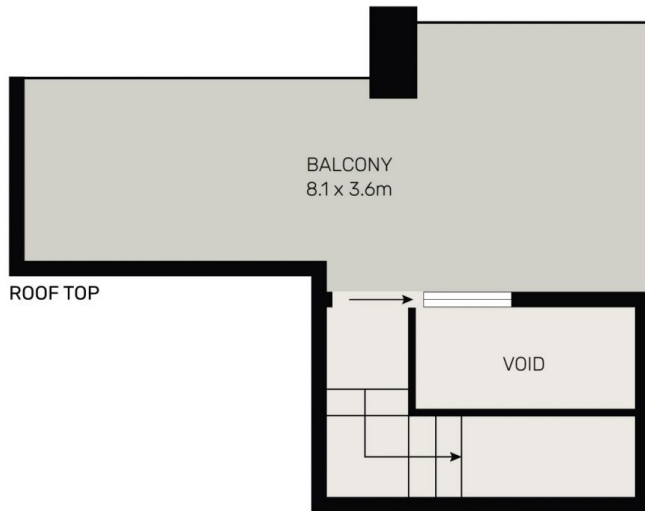

Type : Apartment
Building Size : 216 sqm
View : <https://www.onespaceproperty.com.au/ease/nsw/sydney-city/sydney/residential/apartment/8617769>

[For full version visit the website](https://www.onespaceproperty.com.au)